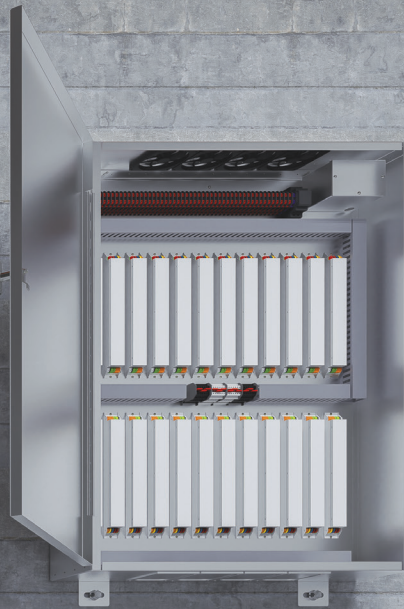

ACCESS DRIVERS WITH EASE

COBRA SERIES

NU SERIES

BETA SERIES

THETA SERIES

ACCESSIBLE
DRIVER MAINTENANCE MADE SIMPLE

CAPACITY

VERSATILE SIZES FOR EVERY ENVIRONMENT

SMALL PANEL

- 1 - 4 drivers
- Up to 8 fixtures

MEDIUM PANEL

- 1 - 12 drivers
- Up to 24 fixtures

LARGE PANEL

- 1 - 24 drivers
- Up to 48 fixtures

LONG RANGE

POWERING FIXTURES ACROSS VAST DISTANCES

UP TO 330 FT

DYNAMIC

- Optional spare driver storage
- Circuit and zone labeling
- Optional 2 circuit layout for emergency
- Compatible with: 0-10V, DALI-2, DMX & LUTRON ATHENA

ACCESS DRIVERS WITH EASE

LEDRA BRANDS