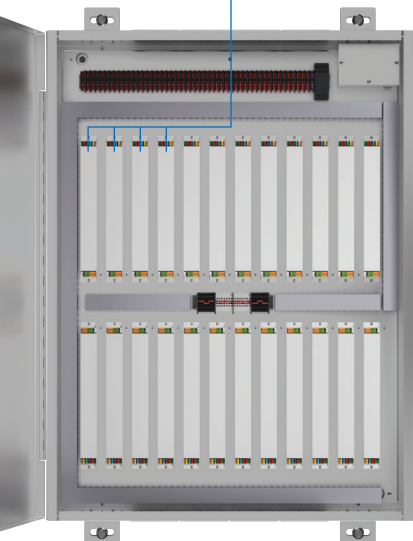

ACCESS DRIVERS WITH EASE

COBRA SERIES

NU SERIES

BETA SERIES

THETA SERIES

ACCESSIBLE
DRIVER MAINTENANCE MADE SIMPLE

CAPACITY

VERSATILE SIZES FOR EVERY ENVIRONMENT

SMALL PANEL

- 1 - 4 drivers
- Up to 8 fixtures

MEDIUM PANEL

- 1 - 12 drivers
- Up to 24 fixtures

LARGE PANEL

- 1 - 24 drivers
- Up to 48 fixtures

LONG RANGE

POWERING FIXTURES ACROSS VAST DISTANCES

UP TO 330 FT

DYNAMIC

- Optional spare driver storage
- Circuit and zone labeling
- Optional 2 circuit layout for emergency
- Compatible with: 0-10V, DALI-2, DMX & LUTRON ATHENA

ACCESS DRIVERS WITH EASE

LEDRA BRANDS