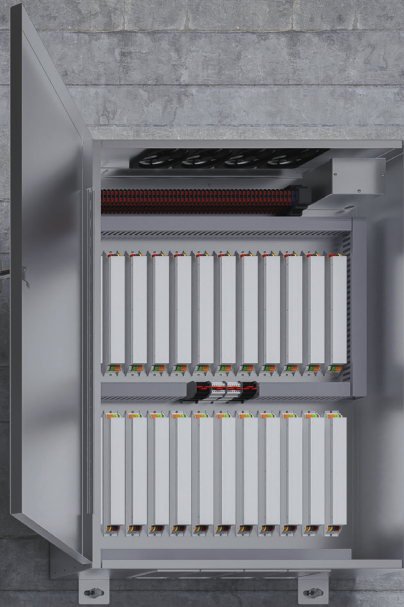

VERSATILE SIZES FOR EVERY ENVIRONMENT

SMALL PANEL

- 1 - 4 drivers
- Up to 8 fixtures

MEDIUM PANEL

- 1 - 12 drivers
- Up to 24 fixtures

LARGE PANEL

- 1 - 24 drivers
- Up to 48 fixtures

LONG RANGE

POWERING FIXTURES ACROSS VAST DISTANCES

UP TO 330 FT

DYNAMIC

- Optional spare driver storage
- Circuit and zone labeling
- Optional 2 circuit layout for emergency
- Compatible with: 0-10V, DALI-2, DMX & LUTRON ATHENA