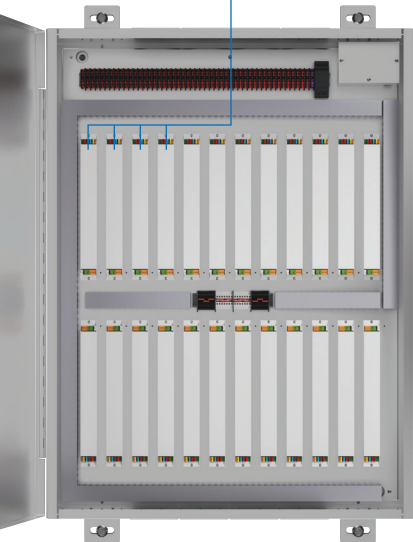

DX
DRIVER PANEL

ACCESS DRIVERS WITH EASE

COBRA SERIES

NU SERIES

BETA SERIES

THETA SERIES

ACCESSIBLE
DRIVER MAINTENANCE MADE SIMPLE

CAPACITY

VERSATILE SIZES FOR EVERY ENVIRONMENT

SMALL PANEL

- 1 - 4 drivers
- Up to 8 fixtures

MEDIUM PANEL

- 1 - 12 drivers
- Up to 24 fixtures

LARGE PANEL

- 1 - 24 drivers
- Up to 48 fixtures

LONG RANGE

POWERING FIXTURES ACROSS VAST DISTANCES

UP TO 330 FT

DYNAMIC

- Optional spare driver storage
- Circuit and zone labeling
- Optional 2 circuit layout for emergency
- Compatible with: 0-10V, DALI-2, DMX & LUTRON ATHENA