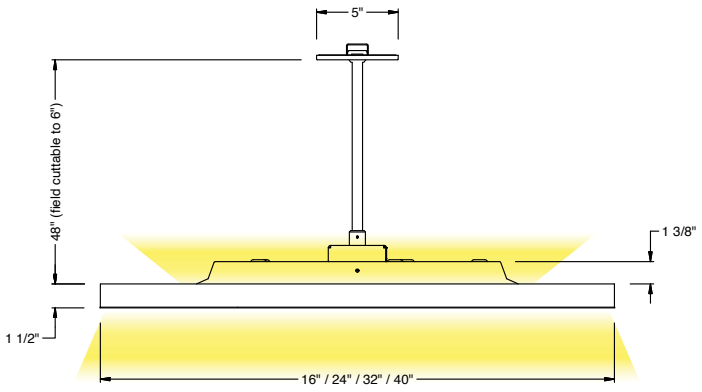

## MOUNTING OPTIONS

**Direct - Ceiling Aircraft Suspension**

**Direct / Indirect - Ceiling Aircraft Suspension**

**Direct - RP Swivel**

**Direct / Indirect - RP Swivel**

PROJECT INFORMATION		
JOB NAME		TYPE
ORDERING CODE		

## MOUNTING OPTIONS

**BINA-RD 40**

**BINA-RD 32**

**BINA-RD 24**

**BINA-RD 16**

**BINA-SQ 40**

**BINA-SQ 32**

**BINA-SQ 24**