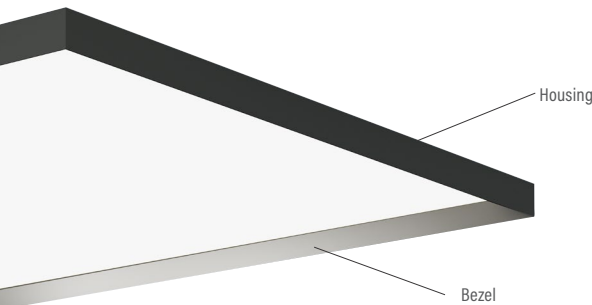

## BINA

Round & Square Standard White

### FEATURES

- Ultra thin 1.5" profile
- Edge lit illumination
- Black, white, or matte chrome decorative bezel
- Five mounting configurations

### HOUSING

- Housing is offered with three finishes with three bezel colors of black, white and matte chrome.