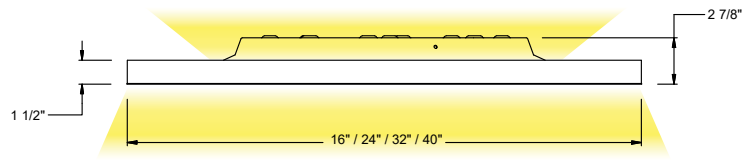

Direct / Indirect - Surface Mount