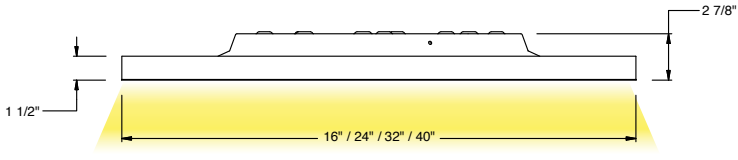

PROJECT INFORMATION		
JOB NAME		TYPE
ORDERING CODE		

MOUNTING OPTIONS

Direct - Surface Mount