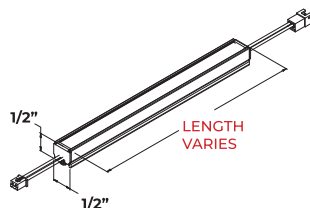

FINISHES

MOUNTING OPTIONS

7X7
ACTUAL SIZE

14X14
ACTUAL SIZE

14X14

FLEXIBLE

RIGID

STANDARD

CORNER

STANDARD

CORNER

2" TO 46"

2" TO 46 1/4"