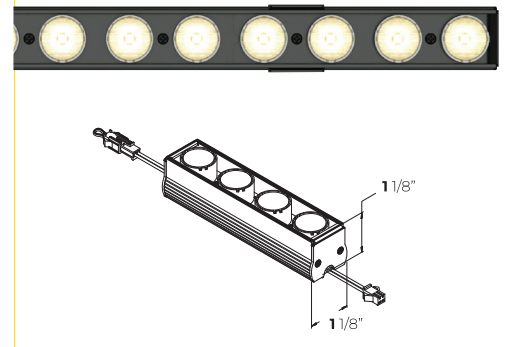

LINEALUCE

STANDARD WHITE	TUNABLE WHITE	RGBW
UP TO 1630 LM PER FOOT	UP TO 710 LM PER FOOT	UP TO 830 LM PER FOOT
2700K, 3000K, 3500K, 4000K, 5000K	1800K - 6000K	3000K, 4000K

BEAM DISTRIBUTION
21° - 29°

2 9/16" TO 35 5/8" LENGTH