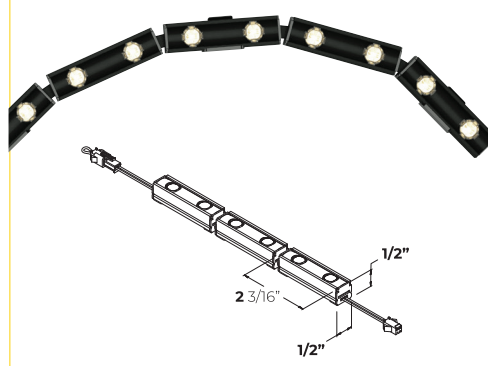

COBRA

MICROLINE

PERFORMANCE COVE

cobra

FLEX

		
STANDARD WHITE	TUNABLE WHITE	RGBW
		
UP TO 1700 LM PER FOOT	UP TO 700 LM PER FOOT	UP TO 910 LM PER FOOT
		
2700K, 3000K, 3500K, 4000K, 5000K	1800K - 6000K	3000K, 4000K

BEAM DISTRIBUTION
10° - 17° - 29°
WALL WASH
15° - 50°
ELLIPTICAL LENS

2 1/8" TO 35 3/6" LENGTH

MINI FLEX

STANDARD WHITE

UP TO 875 LM PER FOOT

2700K, 3000K, 3500K, 4000K, 5000K

BEAM DISTRIBUTION
21° - 29°

2 1/8" TO 35 1/4" LENGTH

2 9/16" TO 35 5/8" LENGTH

ACTUAL SIZE

ACTUAL SIZE

ACTUAL SIZE

FINISHES

BLACK

WHITE

POLISHED BRASS

RIGID

STANDARD

CORNER

2" TO 46 1/4"

FINISHES

BLACK

WHITE

POLISHED BRASS