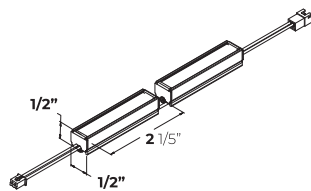

FINISHES

MOUNTING OPTIONS

7X7
ACTUAL SIZE

14X14
ACTUAL SIZE

14X14

FLEXIBLE

RIGID

STANDARD

CORNER

STANDARD

CORNER

2" TO 46"

2" TO 46 1/4"