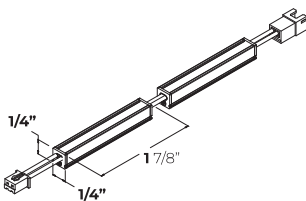

STANDARD

CORNER