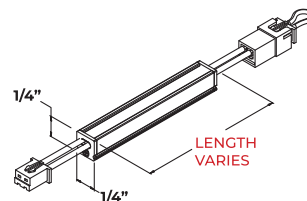

STANDARD

CORNER