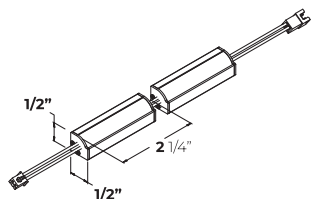

FINISHES

MOUNTING OPTIONS

7X7
ACTUAL SIZE

14X14
ACTUAL SIZE

14X14

FLEXIBLE

RIGID

STANDARD

CORNER

STANDARD

CORNER

2" TO 46"

2" TO 46 1/4"