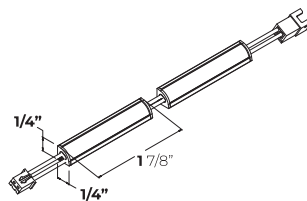

STANDARD

CORNER