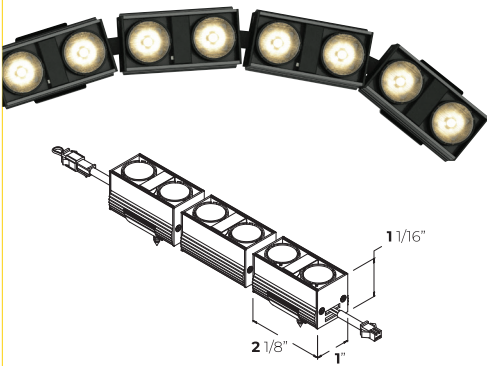

COBRA

MICROLINE

PERFORMANCE COVE

cobra

FLEX

		
STANDARD WHITE	TUNABLE WHITE	RGBW
		
UP TO 1700 LM PER FOOT	UP TO 700 LM PER FOOT	UP TO 910 LM PER FOOT
		
2700K, 3000K, 3500K, 4000K, 5000K	1800K - 6000K	3000K, 4000K

BEAM DISTRIBUTION
10° - 17° - 29°
WALL WASH
15° - 50°
ELLIPTICAL LENS

2 1/8" TO 35 3/6" LENGTH

MINI FLEX

STANDARD WHITE

UP TO 875 LM PER FOOT

2700K, 3000K, 3500K, 4000K, 5000K

BEAM DISTRIBUTION
21° - 29°

2 1/8" TO 35 1/4" LENGTH