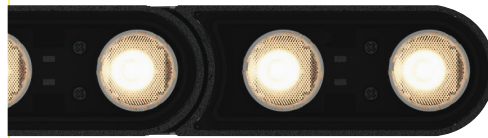

LINEALUCE

		
STANDARD WHITE	TUNABLE WHITE	RGBW
		
UP TO 1630 LM PER FOOT	UP TO 710 LM PER FOOT	UP TO 830 LM PER FOOT
		
2700K, 3000K, 3500K, 4000K, 5000K	1800K - 6000K	3000K, 4000K

BEAM DISTRIBUTION
21° - 29°

GOLD

BRUSHED
CRHOME

MINI LINEALUCE

STANDARD
WHITE

UP TO **800 LM**
PER FOOT

2700K, 3000K,
3500K, 4000K,
5000K

BEAM
DISTRIBUTION

21° - 29°

OUTDOOR

STANDARD
WHITE

UP TO **1320 LM**
PER FOOT

2700K, 3000K,
3500K, 4000K,
5000K

BEAM
DISTRIBUTION

21° - 29°

IP 66
OUTDOOR

ACCESSORIES