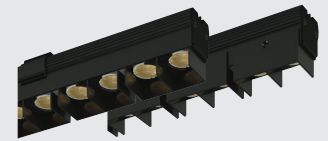

FINISHES

MINI LINEALUCE

STANDARD
WHITE

UP TO **800 LM**
PER FOOT

2700K, 3000K,
3500K, 4000K,
5000K

BEAM
DISTRIBUTION

21° - 29°

OUTDOOR

STANDARD
WHITE

UP TO **1320 LM**
PER FOOT

2700K, 3000K,
3500K, 4000K,
5000K

BEAM
DISTRIBUTION

21° - 29°

IP 66
OUTDOOR

ACCESSORIES

COLOR FILTERS
BLUE, RED, GREEN, AMBER

LOUVER

HONEYCOMB LOUVER

2 9/16" TO 35 5/8" LENGTH

3 1/4" TO 45 3/16" LENGTH