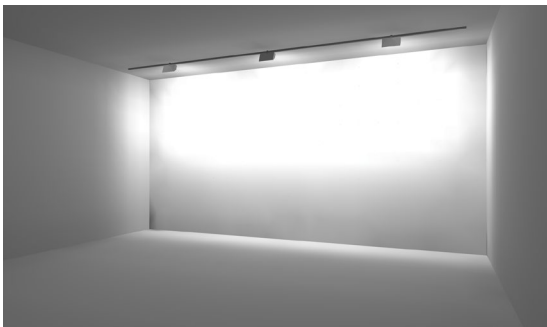

3'x6' Performance