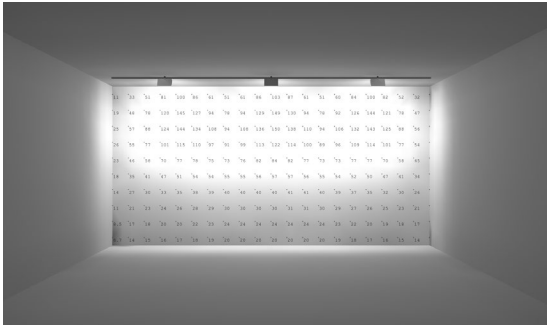

PROJECT INFORMATION			
JOB NAME		TYPE	
ORDERING CODE			

PHOTOMETRIC DATA IMAGE & DISTRIBUTION CHART

FC Wall 3ftx6ft Gray