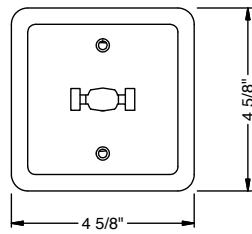

Halo Monopoint Canopy

Accessories Ordering Codes

- K20272/ECOMPBK ECO canopy square, black
- K20272/ECOMPWH ECO canopy square, white