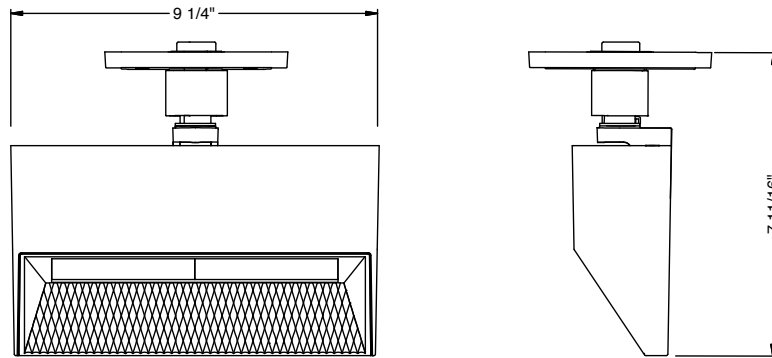

Halo Monopoint Canopy

Accessories Ordering Codes

- K20272/ECOMPBK ECO canopy square, black
- K20272/ECOMPWH ECO canopy square, white