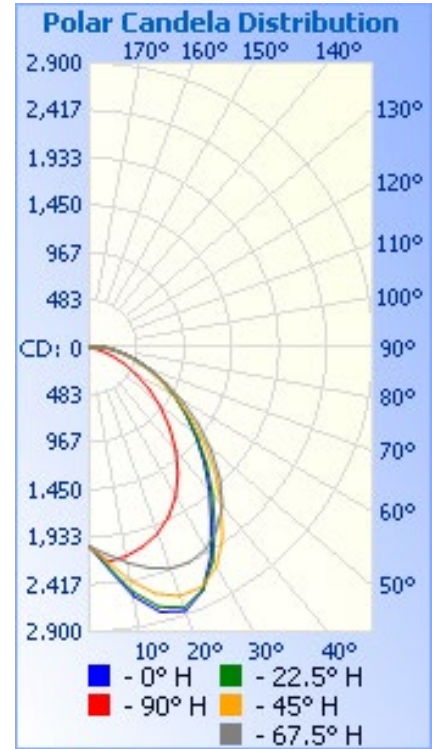

ORDERING CODE

Follow the steps to specify your fixture, example:

GX - WW - 3PW - 3CCT - 90 - BKR - 120 - ELV - ECOH - BK

DELIVERED LUMENS / LPW ²	WATTAGE		
	30W	40W	50W
CCT			
3000K	3160lm / 105 lpw	3960lm / 99 lpw	4800lm / 96 lpw
3500K	3310lm / 110 lpw	4190lm / 105 lpw	5180lm / 104 lpw
4000K	3140lm / 105 lpw	3910lm / 98 lpw	4750lm / 95 lpw

PROJECT INFORMATION			
JOB NAME		TYPE	
ORDERING CODE			

PHOTOMETRIC DATA IMAGE & DISTRIBUTION CHART

FC Wall 3ftx6ft Gray

FC Wall 4ftx6ft Gray

3'x6' Performance

4'x6' Performance

PHOTOMETRIC DATA DIAGRAM

PROJECT INFORMATION			
JOB NAME		TYPE	
ORDERING CODE			

PHOTOMETRIC DATA CHART

GX Wall Wash 50W 3000K												
MOUNTING DISTANCE	3' FROM WALL						4' FROM WALL					
FIXTURE SPACING	4' ON CENTER		6' ON CENTER		8' ON CENTER		4' ON CENTER		6' ON CENTER		8' ON CENTER	
DISTANCE FROM CEILING	CENTER	MIDPOINT	CENTER	MIDPOINT	CENTER	MIDPOINT	CENTER	MIDPOINT	CENTER	MIDPOINT	CENTER	MIDPOINT
1'	124	114	103	60	97	36	87	84	64	51	59	35
2'	182	170	149	92	140	54	123	119	90	71	82	49
3'	190	186	150	106	138	64	141	138	101	86	91	59
4'	162	160	122	96	111	63	139	137	97	87	85	62
5'	122	119	84	73	74	53	123	120	84	77	72	57
6'	86	84	57	54	49	41	100	97	66	62	56	48
7'	62	62	40	39	33	32	48	76	51	48	42	40
8'	47	47	30	29	25	25	61	59	39	37	32	32
9'	37	37	24	23	20	20	49	48	31	30	26	26
10'	31	30	20	19	17	17	41	40	26	25	22	22