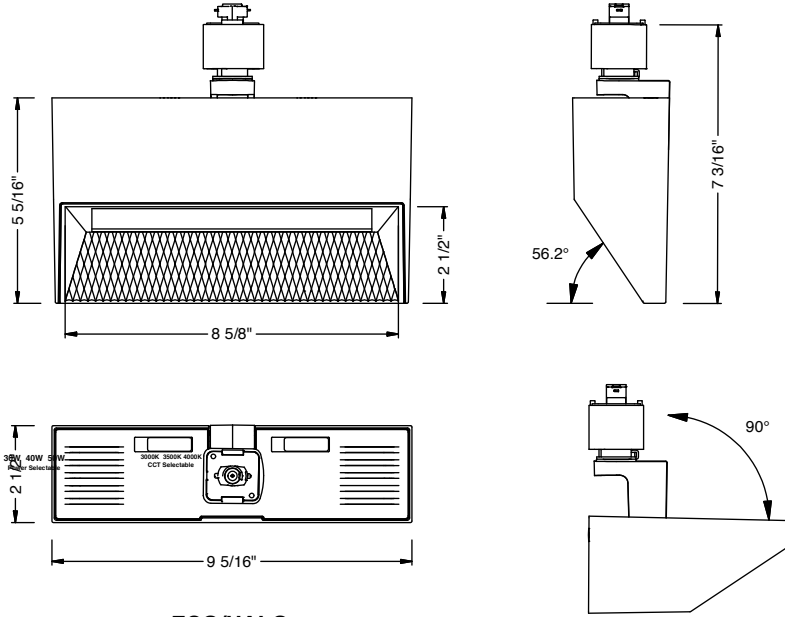

PROJECT INFORMATION

JOB NAME		TYPE	
ORDERING CODE			

PRODUCT DIMENSIONS

ECO/HALO