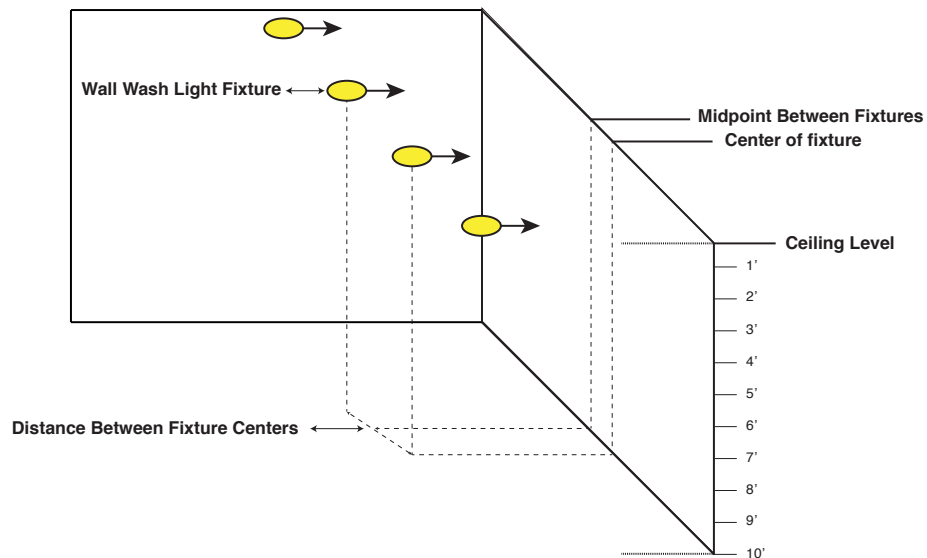

ORDERING CODE

Follow the steps to specify your fixture, example:

GX - WW - 3PW - 3CCT - 90 - BKR - 120 - ELV - ECOH - BK

DELIVERED LUMENS / LPW ²	WATTAGE		
	30W	40W	50W
CCT			
3000K	3160lm / 105 lpw	3960lm / 99 lpw	4800lm / 96 lpw
3500K	3310lm / 110 lpw	4190lm / 105 lpw	5180lm / 104 lpw
4000K	3140lm / 105 lpw	3910lm / 98 lpw	4750lm / 95 lpw

PROJECT INFORMATION			
JOB NAME		TYPE	
ORDERING CODE			

PHOTOMETRIC DATA IMAGE & DISTRIBUTION CHART

FC Wall 3ftx6ft Gray

FC Wall 4ftx6ft Gray

3'x6' Performance

4'x6' Performance

PHOTOMETRIC DATA DIAGRAM

PROJECT INFORMATION			
JOB NAME		TYPE	
ORDERING CODE			

PHOTOMETRIC DATA CHART

GX Wall Wash 50W 3000K												
MOUNTING DISTANCE	3' FROM WALL						4' FROM WALL					
FIXTURE SPACING	4' ON CENTER		6' ON CENTER		8' ON CENTER		4' ON CENTER		6' ON CENTER		8' ON CENTER	
DISTANCE FROM CEILING	CENTER	MIDPOINT	CENTER	MIDPOINT	CENTER	MIDPOINT	CENTER	MIDPOINT	CENTER	MIDPOINT	CENTER	MIDPOINT
1'	124	114	103	60	97	36	87	84	64	51	59	35
2'	182	170	149	92	140	54	123	119	90	71	82	49
3'	190	186	150	106	138	64	141	138	101	86	91	59
4'	162	160	122	96	111	63	139	137	97	87	85	62
5'	122	119	84	73	74	53	123	120	84	77	72	57
6'	86	84	57	54	49	41	100	97	66	62	56	48
7'	62	62	40	39	33	32	48	76	51	48	42	40
8'	47	47	30	29	25	25	61	59	39	37	32	32
9'	37	37	24	23	20	20	49	48	31	30	26	26
10'	31	30	20	19	17	17	41	40	26	25	22	22