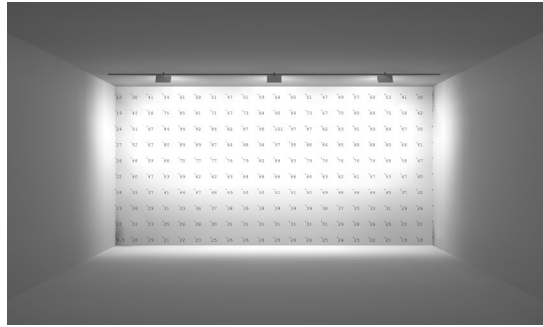

FC Wall 4ftx6ft Gray