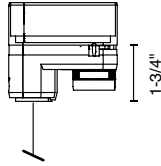

PROJECT INFORMATION

JOB NAME		TYPE	
ORDERING CODE			

MOUNTING OPTIONS

LE26-GEO