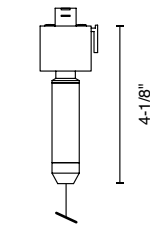

PROJECT INFORMATION

JOB NAME		TYPE	
ORDERING CODE			

MOUNTING OPTIONS

LE26-ECO