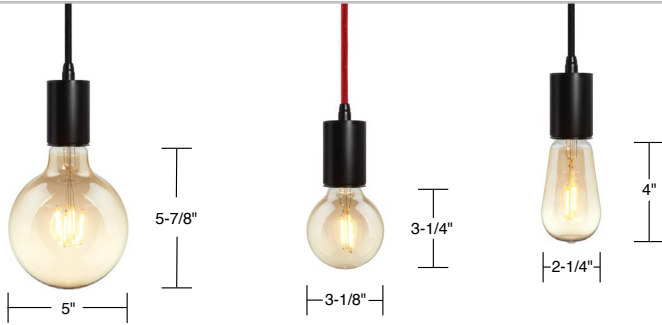

GENTS

Canopy, Track E26

LMP-G4030022K1
G40 LED lamp

LMP-G2518022K1
G25 LED lamp

LMP-ED2118022K1
ST21 LED lamp

DESCRIPTION

- Gents are a simple solution for a contemporary lighting application. Gents accent any space and can be a single pendant or 200 in the design. A clean socket holder for Edison base, fabric cord and 4" canopy is all it takes. Standard length 10ft. Brushed nickel or black finish with black, grey or red fabric covered cord. 1 year limited fixture warranty.

HOUSING

- Offered in brushed nickel or black finish with black, grey or red fabric covered cord.

MOUNTING

- Overall cable length measured from top of monopoint to top of glass
- Mount to 3-1/2" - 4" round J-box
- Standard canopy construction
- Optional track mounting: Global Trac Systems, GEO track, ECO track / HALO® Power Trac track, and Zonyx track

ELECTRICAL/CONTROLS

- 120Vac input
- 100W, 100VA (max 100W lamp)
- Dimmable with compatible lamp
- Medium E26 base socket

LISTING

- ETLus Listed to UL1598 (suitable for damp and dry locations)
- ETLus Listed to UL1574 (suitable for dry locations)
- cETL Listed to CSA C22.2 #250.0 and #9.0

PROJECT INFORMATION

JOB NAME		TYPE	
ORDERING CODE			

ORDERING CODE

LIGHT SOURCE	LE26	E26 socket
TYPE	050	gents
FINISH	BK¹ BN²	black brushed nickel
CORD COLOR	BK GY RD	black grey red
MOUNTING OPTIONS	P ECOHBK ECOHW ECOHC ECOJBK ECOJWH GEOBK GEOWH ZONMC GEOHC	canopy pendant ECO/HALO black with black cable ECO/HALO white with white cable ECO/HALO matte chrome with black cable JUNO black with black cable JUNO white with white cable GEO black GEO white Zonyx matte chrome GEO matte chrome
ACCESSORIES	LMP-G4030022K1^{3,4} LMP-G2518022K1^{3,4} LMP-ED2118022K1^{3,4} LMP-TB1030022K1^{3,4} Order Accessories separately.	G40 LED lamp, 350 lm, 2200K, 3.5W G25 LED lamp, 350 lm, 2200K, 3.5W ST21 LED lamp, 200 lm, 2200K, 2W T10 LED lamp, 350 lm, 2200K, 3.5W

ORDERING CODE

Follow the steps to specify your fixture, example:
LE26 - 050 - BN - RD - ECOHBK

NOTES