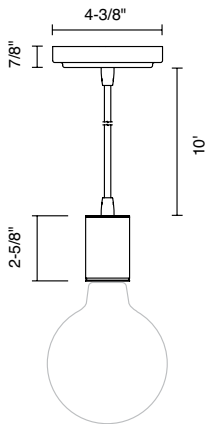

PROJECT INFORMATION

JOB NAME		TYPE	
ORDERING CODE			

MOUNTING OPTIONS

Gent with G40 LED lamp