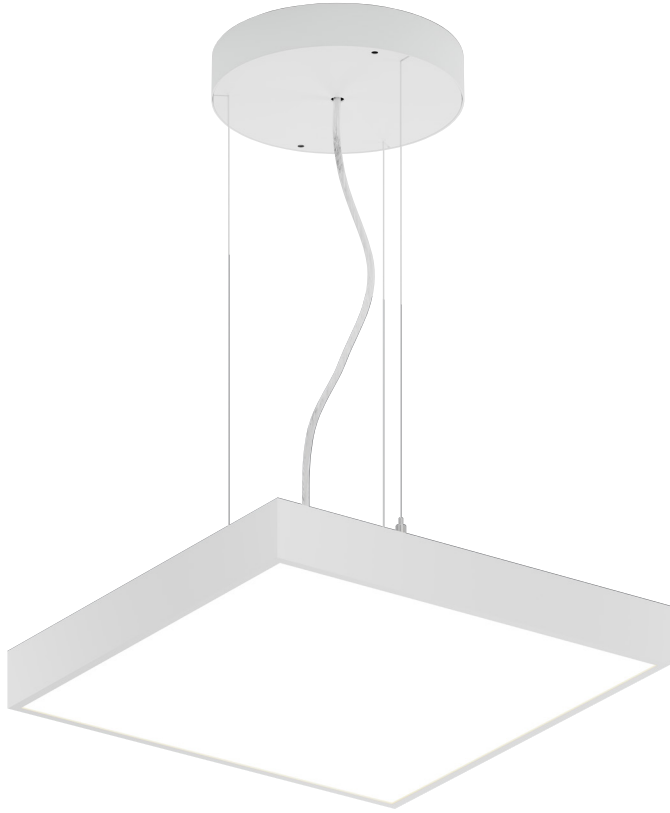

## JAZZ Pendant Square

### ORDERING CODE

<b>SERIES</b>	JAZZ-P	jazz pendant
<b>TYPE</b>	SQ	square
<b>SIZE</b>	16 24 36	16"x16" 24"x24" 36"x36"
<b>LIGHT OUTPUT</b>	D DI	direct only direct/indirect
<b>CURRENT</b>	500 700 900	500mA 700mA 900mA
<b>CCT</b>	27K 30K 35K 40K	2700K 3000K 3500K 4000K
<b>CRI</b>	90	90 CRI
<b>HOUSING FINISH</b>	<b>STANDARD</b> BK white WH white GY grey	
	<b>SPECIALTY</b> AN anthracite BB berry blue BL blue BZ bronze CP copper CR creme FO forest GD gold HG highland green ML merlot SP sepia TR terra CC <sup>1</sup> custom color, consult factory for details	
<b>CANOPY FINISH</b>	<b>STANDARD</b> BK white WH white GY grey	
	<b>SPECIALTY</b> AN anthracite BB berry blue BL blue BZ bronze CP copper CR creme FO forest GD gold HG highland green ML merlot SP sepia TR terra CC <sup>1</sup> custom color, consult factory for details	
<b>DIMMING</b>	UNV-DIM10	120V-277V integrated driver, flicker free 0-10V dimming to 1%

### FEATURES

- Multiple lumen packages available
- Offered in 16", 24", and 36" sizes
- Direct and Indirect light outputs
- Wide variety of canopy and housing finish options available

### CONSTRUCTION

- Slim 2" aluminum luminaire
- Robust casted aluminum mounting hardware
- High-tension stainless-steel Aircraft suspension cables