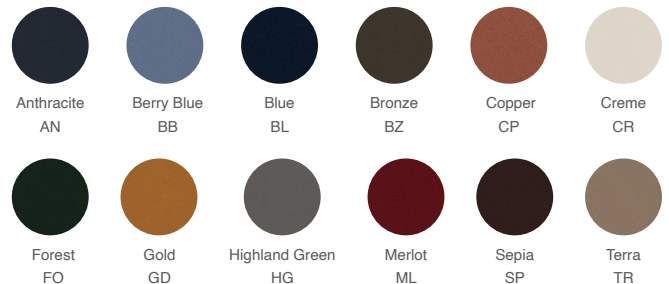

ORDERING CODE

SERIES	JAZZ-R	jazz recessed
TYPE	RD	round
SIZE	12 16 24 36	D 12" D 16" D 24" D 36"
LIGHT OUTPUT	D	direct only
CURRENT	500 700 900	500mA 700mA 900mA
CCT	27K 30K 35K 40K	2700K 3000K 3500K 4000K
CRI	90	90 CRI
HOUSING FINISH	STANDARD	
	BK	black
	WH	white
	GY	grey
HOUSING FINISH	SPECIALTY	
	AN	anthracite
	BB	berry blue
	BL	blue
	BZ	bronze
	CP	copper
	CR	creme
	FO	forest
	GD	gold
	HG	highland green
	ML	merlot
	SP	sepia
	TR	terra
CC ¹	custom color, consult factory for details	
DIMMING	UNV-DIM10	120V-277V integrated driver, flicker free 0-10V dimming to 1%

ORDERING CODE

Follow the steps to specify your fixture, example:
JAZZ - R - RD - 24 - D - 700 - 30K - 90 - BK - UNV - DIM10

NOTES

1. Custom set up fee plus minimum quantity required per color.

SIZE	DIRECT (3000K)		
	500mA	700mA	900mA
12"	550lm / 6W	760lm / 8W	980lm / 10W
16"	1100lm / 11W	1530lm / 15W	1960lm / 19W
24"	2580lm / 24W	3570lm / 31W	4580lm / 39W
36"	5910lm / 49W	8170lm / 68W	9900lm / 83W

COLOR OPTIONS

PRODUCT DIMENSIONS