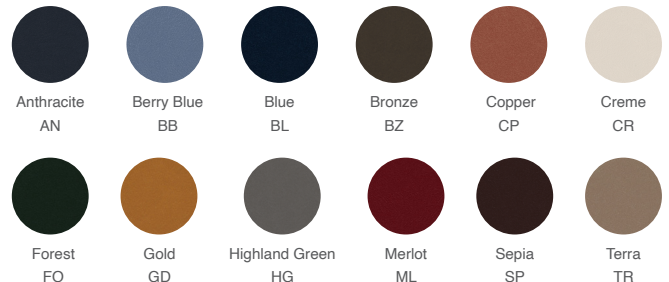

#### ORDERING CODE

<b>SERIES</b>	JAZZ-S	jazz surface
<b>TYPE</b>	RD	round
<b>SIZE</b>	12 16 24 36	D 12" D 16" D 24" D 36"
<b>LIGHT OUTPUT</b>	D DI	direct only direct/indirect
<b>CURRENT</b>	500 700 900	500mA 700mA 900mA
<b>CCT</b>	27K 30K 35K 40K	2700K 3000K 3500K 4000K
<b>CRI</b>	90	90 CRI
<b>HOUSING FINISH</b>	<b>STANDARD</b>	
	BK	black
	WH	white
	GY	grey
<b>HOUSING FINISH</b>	<b>SPECIALTY</b>	
	AN	anthracite
	BB	berry blue
	BL	blue
	BZ	bronze
	CP	copper
	CR	creme
	FO	forest
	GD	gold
	HG	highland green
	ML	merlot
	SP	sepia
	TR	terra
	CC <sup>1</sup>	custom color, consult factory for details
<b>DIMMING</b>	UNV-DIM10	120V-277V integrated driver, flicker free 0-10V dimming to 1%

#### ORDERING CODE

\_\_\_\_\_

Follow the steps to specify your fixture, example:  
**JAZZ - S - RD - 24 - DI - 700 - 30K - 90 - BK - UNV - DIM10**

#### COLOR OPTIONS