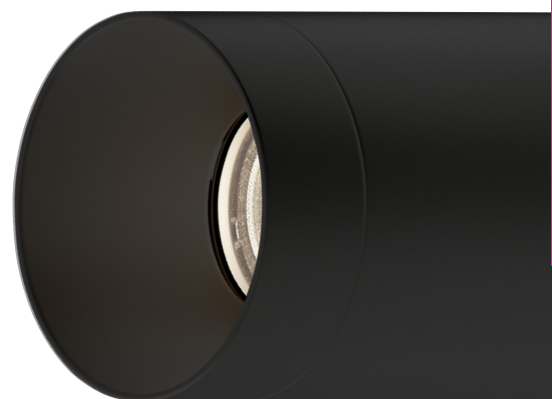

**SMOOTHING BEAM**

**CLEAR**

**ELLIPTICAL LENS, 30° X 60°**

**DIFFUSED**

**ASYMMETRIC BEAM**

**HIGH EFFICIENCY TEXTURED**

**BATWING**

# optical options

**BARN DOORS**

**SHROUD SNOOT**

**SNOOT**

**HONEYCOMB LOUVER**

**DYNAMIC ZOOM**

**accessories**