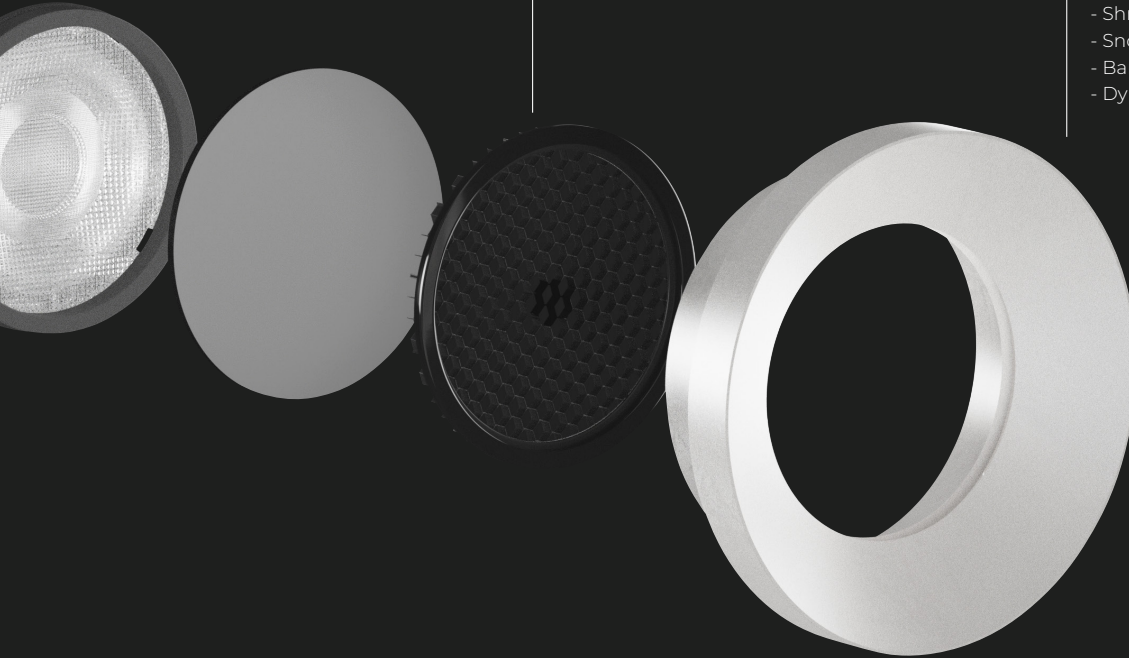

● TRACK OPTIONS

J
ECO J

H
ECO H

G
GEO

277V
GEO H

X
GEO X

Z
ZONYX

MV
MEVO

● BEAM SPREAD OPTIONS

- 10 Degrees
- 12 Degrees
- 25 Degrees
- 30 Degrees
- 35 Degrees
- 50 Degrees
- Dynamic Zoom 14° - 31°
- Dynamic Zoom 21° - 40°

● OPTICAL OPTIONS

- Clear Lens
- Diffused Lens
- High Efficiency Textured Lens
- Smoothing Beam Lens
- Elliptical Lens 30° X 60°
- Asymmetric Beam Lens
- Batwing Lens
- Honeycomb Louver

● ACCESSORY OPTIONS

- Standard Bezel
- Shroud
- Shoot
- Barn Doors
- Dynamic Zoom

option rich