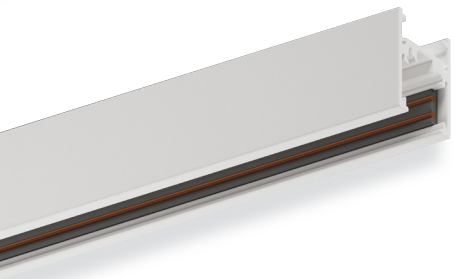

MEVO STUCCHI™

48V MULTI SYSTEM TRACK

- Single with 1 data bus
- Multiple form factors (consult factory)

compatible track options