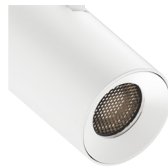

## ACCESSORIES

SHROUD SNOOT

SNOOT

HONEYCOMB  
LOUVER

VARIOUS LENSES

BARN DOORS

DYNAMIC ZOOM  
14° - 31°  
21° - 40°