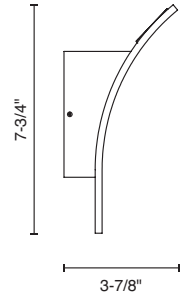

JOB NAME _____

CONTACT _____

ORDERING CODE _____

ADA LM-79

ORDERING CODE

SERIES	WALL	indoor wall sconce
TYPE	LUN	Lunaro up or down, 21W, 1300 lm
CCT	30K	3000K
CRI	90	90 CRI
VOLTAGE	UNV	120V-277V
DIMMING	ELV ¹	leading & trailing edge dimming (Triac/ELV) to 2%
FINISH	WH BZ AL	textured white bronze brushed chrome

LUNARO Indirect Wall

WH

BZ

AL

ORDERING CODE _____

Follow the steps to specify your fixture, example:
WALL - LUN - 30K - 90 - UNV - ELV - BZ

NOTES
1. ELV only available at 120V.

UP