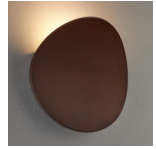

JOB NAME _____

CONTACT _____

ORDERING CODE _____

ADA LM-79

ORDERING CODE

SERIES	WALL	indoor wall sconce
TYPE	LUN	Lunaro up or down, 21W, 1300 lm
CCT	30K	3000K
CRI	90	90 CRI
VOLTAGE	UNV	120V-277V
DIMMING	ELV¹	leading & trailing edge dimming (Triac/ELV) to 2%
FINISH	WH BZ AL	textured white bronze brushed chrome

LUNARO Indirect Wall

BZ

ORDERING CODE _____

Follow the steps to specify your fixture, example:
WALL - LUN - 30K - 90 - UNV - ELV - BZ

NOTES
1. ELV only available at 120V.

UP

DESCRIPTION
Lunaro is an interior sconce made of molded aluminum. Its contemporary organic design allows for a modern look with a warm glow illuminating the wall with either up or down light with an indirect light source. Lunaro includes an onboard driver. 4" canopy is easily surface mounted to cover a junction box.

HOUSING
Molded aluminum.

MOUNTING
Mounts to 3-1/2" to 4" round recessed junction box.

ELECTRICAL/CONTROLS
- Dimmer: Lutron DVELV-300P

LISTINGS
- ETLus Listed to UL1598 (suitable for dry and damp locations)
- cETL Listed to CSA C22.2 #250.0
- ADA Compliant

LED INFO
- LED: Zigen ZGIBGX30KHO
- SDCM: 3-step MacAdam Ellipse
- Lumen Maintenance: L₇₀ > 50,000 hrs
- Warranty: 5 year limited warranty