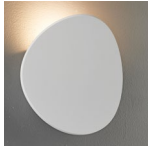

JOB NAME _____

CONTACT _____

ORDERING CODE _____

ADA LM-79

ORDERING CODE

SERIES	WALL	indoor wall sconce
TYPE	LUN	Lunaro up or down, 21W, 1300 lm
CCT	30K	3000K
CRI	90	90 CRI
VOLTAGE	UNV	120V-277V
DIMMING	ELV¹	leading & trailing edge dimming (Triac/ELV) to 2%
FINISH	WH BZ AL	textured white bronze brushed chrome

LUNARO Indirect Wall

WH