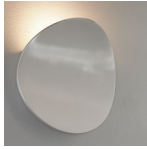

AL

ORDERING CODE _____

Follow the steps to specify your fixture, example:
WALL - LUN - 30K - 90 - UNV - ELV - BZ

NOTES
1. ELV only available at 120V.