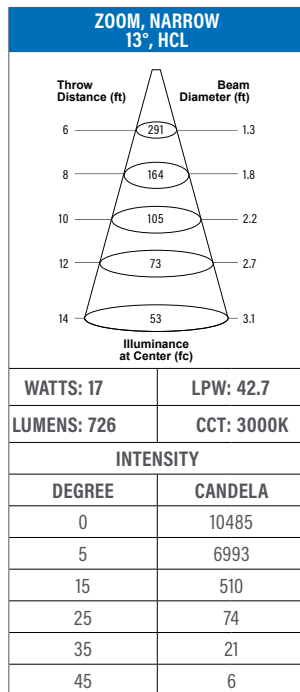

PROJECT INFORMATION			
JOB NAME		TYPE	
ORDERING CODE			

PHOTOMETRIC DATA

NO ACCESSORY

HCL