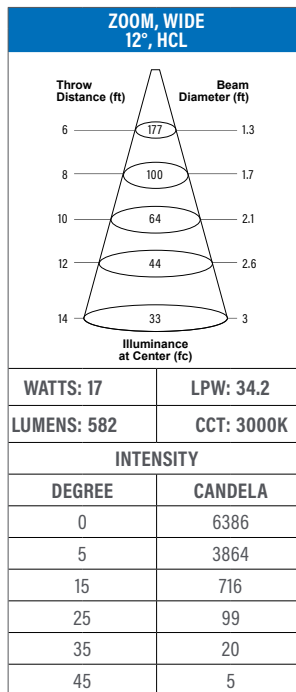

PROJECT INFORMATION			
JOB NAME		TYPE	
ORDERING CODE			

PHOTOMETRIC DATA

NO ACCESSORY

HCL