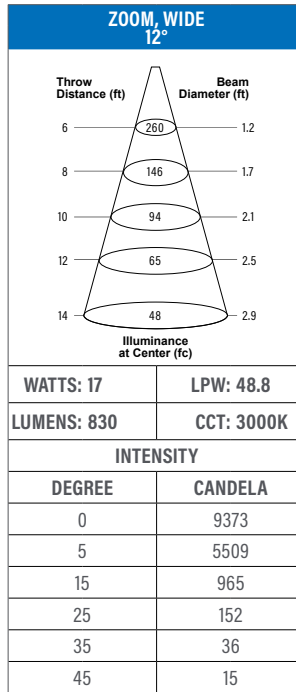

PROJECT INFORMATION			
JOB NAME		TYPE	
ORDERING CODE			

PHOTOMETRIC DATA

NO ACCESSORY