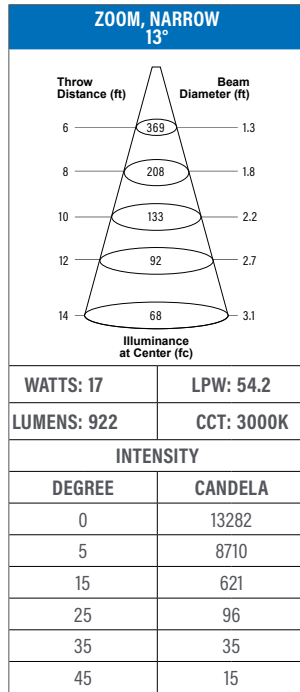

PROJECT INFORMATION			
JOB NAME		TYPE	
ORDERING CODE			

PHOTOMETRIC DATA

NO ACCESSORY