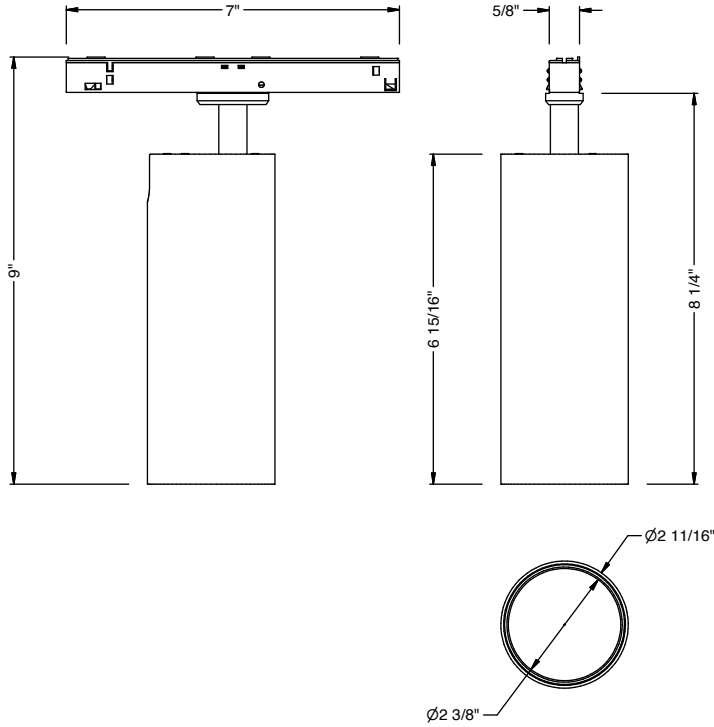

## PHOTOMETRIC DATA

### HCL

**PROJECT INFORMATION**

JOB NAME		TYPE	
ORDERING CODE			

**PRODUCT DIMENSIONS**

**ACCESSORIES**

**Accessories Ordering Codes<sup>1</sup>**

HCL honeycomb louver (Cat. No. MOTO-MZ2-48-HCL)

**NOTES**