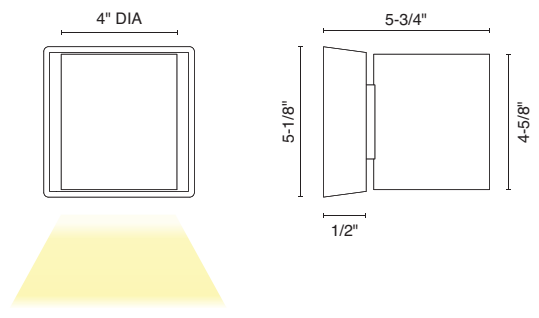

JOB NAME _____

CONTACT _____

ORDERING CODE _____

ORDERING CODE		
SERIES	EXT	exterior
TYPE	4D	4" wall down, 10W, 710 lm
CCT	30K	3000K
CRI	90	90 CRI
VOLTAGE	UNV	120V-277V
FINISH	BK SV	anthracite silver

LM-79

OUTDOOR CYLINDER 4" Round Cylinder Down IP65 Wall

BK SV

ORDERING CODE _____

Follow the steps to specify your fixture, example:
EXT - 4D - 30K - 90 - UNV - BK

DESCRIPTION

The Outdoor Cylinder is a 4" exterior sconce made of extruded aluminum. Its classic cylindrical design allows for a modern look with a warm glow illuminating the wall with either up or down installation. Outdoor Cylinder includes an onboard driver. 5" canopy is easily surface mounted to cover a standard junction box. It is offered in anthracite or silver finish.

HOUSING

- Extruded aluminum housing in anthracite or silver.

MOUNTING

- Mount to 3-1/2" to 4" octagonal or 4" square recessed junction box.

ELECTRICAL/CONTROLS

- Integrated LED Module
- 60° distribution
- Non-dimmable