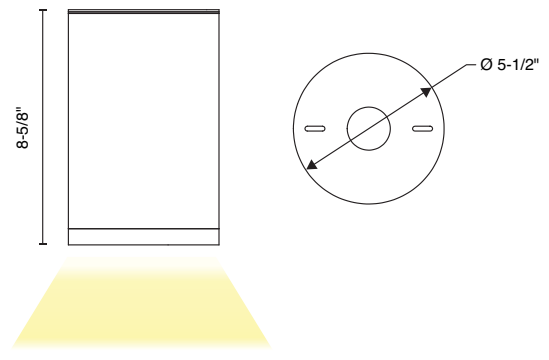

JOB NAME _____

CONTACT _____

ORDERING CODE _____

ORDERING CODE		
SERIES	EXT	exterior
TYPE	6CS	6" cylinder surface, 27W, 2700 lm
CCT	30K	3000K
CRI	90	90 CRI
REFLECTOR	24 36	24° reflector 36° reflector
VOLTAGE	UNV	120V-277V
FINISH	BK SV	anthracite silver

LM-79

OUTDOOR CYLINDER 6" Round Cylinder Down IP65 Surface

BK

SV

ORDERING CODE _____

Follow the steps to specify your fixture, example:
EXT - 6CS - 30K - 90 - 24 - UNV - BK

DESCRIPTION

The Outdoor Cylinder is an IP65, 6" exterior, surface mount made of extruded aluminum. It's a classic cylindrical design with a modern look. The Cylinder includes an onboard driver and easily installed on any 4" J-box. It is offered in anthracite or silver finish.

HOUSING

- Extruded aluminum housing in anthracite or silver.

MOUNTING

- Mount to 3-1/2" to 4" octagonal or 4" square recessed junction box.

ELECTRICAL/CONTROLS

- Integrated LED Module
- Non-dimmable

LISTING