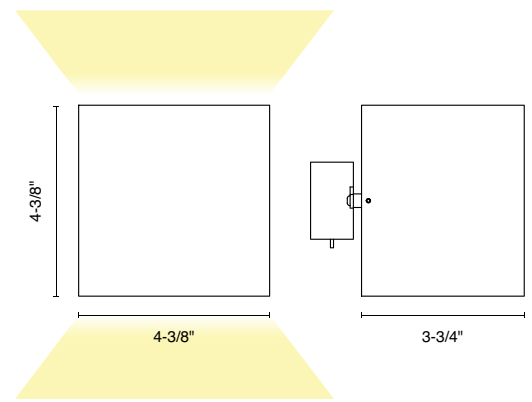

JOB NAME _____

CONTACT _____

ORDERING CODE _____

ADA **LM-79**

QB Indirect Wall

ORDERING CODE		
SERIES	WALL	indoor wall sconce
TYPE	QB	QB up and down
CCT	30K 35K	3000K, 9.5W, 325 lm up, 325 lm down 3500K, 9.2W, 355 lm up, 355 lm down
CRI	90	90 CRI
VOLTAGE	UNV	120V-277V
DIMMING	ELV ¹	trailing edge dimming to 5%
FINISH	BK WH AL	black white brushed chrome

ORDERING CODE _____

Follow the steps to specify your fixture, example:
WALL - QB - 30K - 90 - UNV - ELV - BK

NOTES
 1. ELV only available at 120V.

DESCRIPTION

QB is an indirect LED sconce made of extruded aluminum with no visible light source from any angle. QB's clean simple cube design allows for a modern look with a warm classic glow illuminating the wall or ceiling from either opening of its body. It is offered in white, brushed chrome, and black all with bi-directional white reflector.

HOUSING

- Extruded aluminum housing in brushed chrome, white, or black. White inner finish on all.

MOUNTING

- Mounts to 3-1/2" to 4" recessed round junction box

ELECTRICAL/CONTROLS

- Dimmer: Lutron DVELV-300P