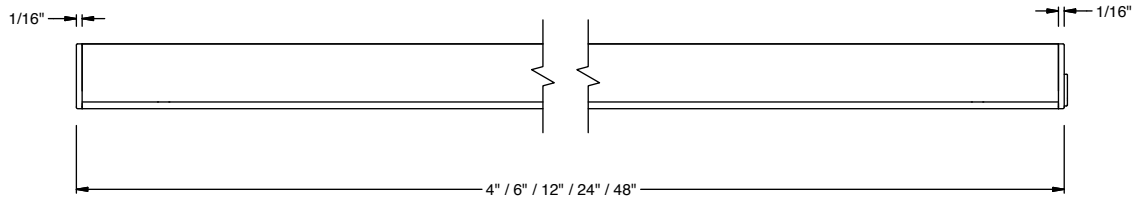

PROJECT INFORMATION		
JOB NAME		TYPE
ORDERING CODE		

PRODUCT DIMENSIONS

Metal Plate
(magnet mount - 2pcs.)