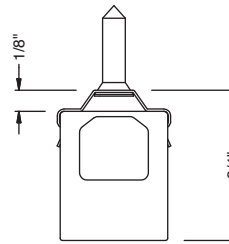

ORDERING CODE

Follow the steps to specify your fixture, example:
SABER - SR2 - 12 - 30K - 90 - WH - 120 - ELV

LENGTH (INCH)	LUMENS (LM)	POWER (W)
4"	110	1.5
6"	110	1.5
12"	210	3
24"	420	6
48"	840	12

PROJECT INFORMATION		
JOB NAME		TYPE
ORDERING CODE		

PRODUCT DIMENSIONS

Metal Plate
(magnet mount - 2pcs.)

Mounting Bracket
(2pc. included)

Tilt Mounting Bracket

PROJECT INFORMATION		
JOB NAME		TYPE
ORDERING CODE		

ACCESSORIES

- Accessories**
- SABER-PLUG-3-WH** 39" cord and plug, white
 - SABER-LPLUG-3-WH** 39" cord and plug - 90deg elbow, white
 - SABER-HCORD-5-WH** 60" hardwire power cord, white
 - SABER-HCORD-8-WH** 96" hardwire power cord, white
 - SABER-CON** linear connector, white
 - SABER-FCON-6-WH** 6" flexible connector, white
 - SABER-BRKT** mounting bracket - 2pcs, tilt mounting bracket 60deg - 2pcs, white
 - SABER-MPLATE¹** metal mounting plates for magnets - 2pcs
 - SABER-ECAP-WH** end cap, white
 - SABER-JBOX-WH** terminating junction box, non switchable, white

NOTES

1. 4" - 12" (2 pcs.), 24" (3pcs.), 48" (4 pcs.)