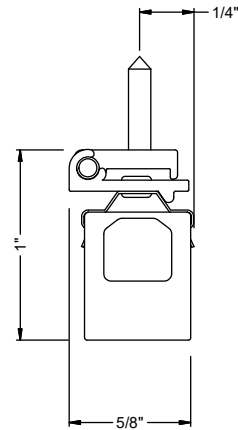

ORDERING CODE

Follow the steps to specify your fixture, example:
SABER - SR2 - 12 - 30K - 90 - WH - 120 - ELV

LENGTH (INCH)	LUMENS (LM)	POWER (W)
4"	110	1.5
6"	110	1.5
12"	210	3
24"	420	6
48"	840	12

PROJECT INFORMATION		
JOB NAME		TYPE
ORDERING CODE		

PRODUCT DIMENSIONS

Metal Plate
(magnet mount - 2pcs.)

Mounting Bracket
(2pc. included)

Tilt Mounting Bracket

PROJECT INFORMATION		
JOB NAME		TYPE
ORDERING CODE		

ACCESSORIES

- Accessories**
- SABER-PLUG-3-WH** 39" cord and plug, white
 - SABER-LPLUG-3-WH** 39" cord and plug - 90deg elbow, white
 - SABER-HCORD-5-WH** 60" hardwire power cord, white
 - SABER-HCORD-8-WH** 96" hardwire power cord, white
 - SABER-CON** linear connector, white
 - SABER-FCON-6-WH** 6" flexible connector, white
 - SABER-BRKT** mounting bracket - 2pcs, tilt mounting bracket 60deg - 2pcs, white
 - SABER-MPLATE¹** metal mounting plates for magnets - 2pcs
 - SABER-ECAP-WH** end cap, white
 - SABER-JBOX-WH** terminating junction box, non switchable, white

NOTES

1. 4" - 12" (2 pcs.), 24" (3pcs.), 48" (4 pcs.)