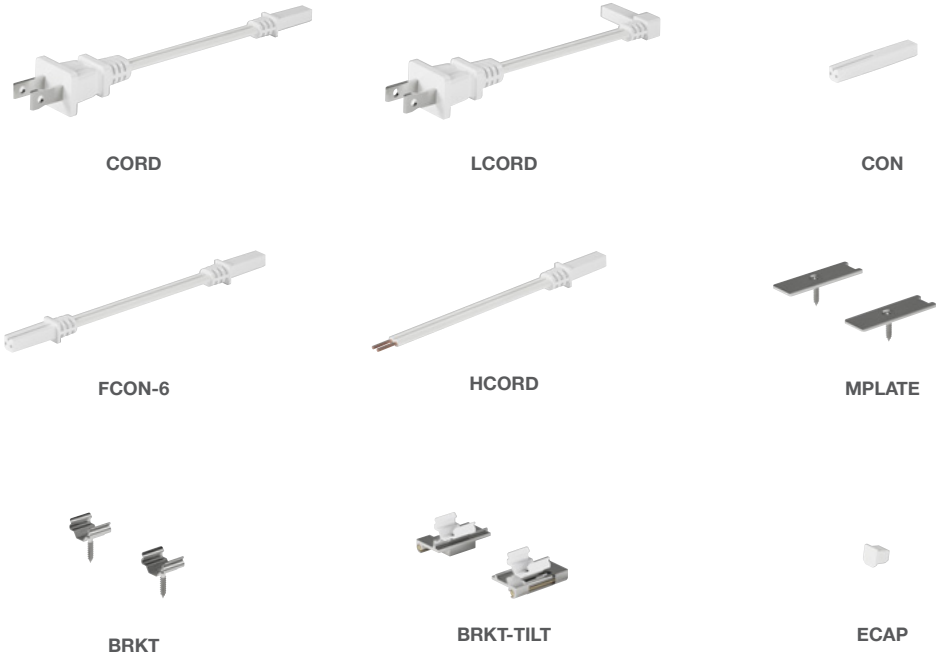

SABER MINI

Essential Cove

FEATURES

- Slim profile linear LED - 1/2" x 5/8"
- Soft light premium diffuser for smooth even illumination
- 210 Lumens per foot (70LM/W)
- Line dimmable to 10%
- Several mounting and connector options

ORDERING CODE

Follow the steps to specify your fixture, example:
SABER - SR2 - 12 - 30K - 90 - WH - 120 - ELV

LENGTH (INCH)	LUMENS (LM)	POWER (W)
4"	110	1.5
6"	110	1.5
12"	210	3
24"	420	6
48"	840	12

PROJECT INFORMATION		
JOB NAME		TYPE
ORDERING CODE		

PRODUCT DIMENSIONS

Metal Plate
(magnet mount - 2pcs.)

Mounting Bracket
(2pc. included)

Tilt Mounting Bracket

PROJECT INFORMATION		
JOB NAME		TYPE
ORDERING CODE		

ACCESSORIES

- Accessories**
- SABER-PLUG-3-WH** 39" cord and plug, white
 - SABER-LPLUG-3-WH** 39" cord and plug - 90deg elbow, white
 - SABER-HCORD-5-WH** 60" hardwire power cord, white
 - SABER-HCORD-8-WH** 96" hardwire power cord, white
 - SABER-CON** linear connector, white
 - SABER-FCON-6-WH** 6" flexible connector, white
 - SABER-BRKT** mounting bracket - 2pcs, tilt mounting bracket 60deg - 2pcs, white
 - SABER-MPLATE¹** metal mounting plates for magnets - 2pcs
 - SABER-ECAP-WH** end cap, white
 - SABER-JBOX-WH** terminating junction box, non switchable, white

NOTES

1. 4" - 12" (2 pcs.), 24" (3pcs.), 48" (4 pcs.)