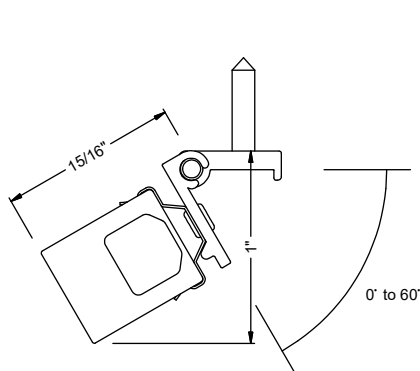

ORDERING CODE

Follow the steps to specify your fixture, example:
SABER - SR2 - 12 - 30K - 90 - WH - 120 - ELV

LENGTH (INCH)	LUMENS (LM)	POWER (W)
4"	110	1.5
6"	110	1.5
12"	210	3
24"	420	6
48"	840	12

PROJECT INFORMATION		
JOB NAME		TYPE
ORDERING CODE		

PRODUCT DIMENSIONS

Metal Plate
(magnet mount - 2pcs.)

Mounting Bracket
(2pc. included)

Tilt Mounting Bracket

PROJECT INFORMATION		
JOB NAME		TYPE
ORDERING CODE		

ACCESSORIES

- Accessories**
- SABER-PLUG-3-WH** 39" cord and plug, white
 - SABER-LPLUG-3-WH** 39" cord and plug - 90deg elbow, white
 - SABER-HCORD-5-WH** 60" hardwire power cord, white
 - SABER-HCORD-8-WH** 96" hardwire power cord, white
 - SABER-CON** linear connector, white
 - SABER-FCON-6-WH** 6" flexible connector, white
 - SABER-BRKT** mounting bracket - 2pcs, tilt mounting bracket 60deg - 2pcs, white
 - SABER-MPLATE¹** metal mounting plates for magnets - 2pcs
 - SABER-ECAP-WH** end cap, white
 - SABER-JBOX-WH** terminating junction box, non switchable, white

NOTES

1. 4" - 12" (2 pcs.), 24" (3pcs.), 48" (4 pcs.)