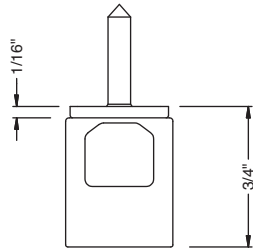

PROJECT INFORMATION		
JOB NAME	TYPE	
ORDERING CODE		

ORDERING CODE

SERIES	SABER	essential cove
TYPE	SR2	saber rigid, mini
SIZE	4	4"
	6	6"
	12	12"
	24	24"
	48	48"
CCT	30K	3000K
CRI	90	90 CRI
FINISH	WH	white
VOLTAGE	120	120V
DIMMING	ELV	leading & trailing edge dimming (Triac/ELV)

ORDERING CODE

Follow the steps to specify your fixture, example:
SABER - SR2 - 12 - 30K - 90 - WH - 120 - ELV

LENGTH (INCH)	LUMENS (LM)	POWER (W)
4"	110	1.5
6"	110	1.5
12"	210	3
24"	420	6
48"	840	12

PROJECT INFORMATION		
JOB NAME		TYPE
ORDERING CODE		

PRODUCT DIMENSIONS

Metal Plate
(magnet mount - 2pcs.)

Mounting Bracket
(2pc. included)

Tilt Mounting Bracket

PROJECT INFORMATION		
JOB NAME		TYPE
ORDERING CODE		

ACCESSORIES

- Accessories**
- SABER-PLUG-3-WH** 39" cord and plug, white
 - SABER-LPLUG-3-WH** 39" cord and plug - 90deg elbow, white
 - SABER-HCORD-5-WH** 60" hardwire power cord, white
 - SABER-HCORD-8-WH** 96" hardwire power cord, white
 - SABER-CON** linear connector, white
 - SABER-FCON-6-WH** 6" flexible connector, white
 - SABER-BRKT** mounting bracket - 2pcs, tilt mounting bracket 60deg - 2pcs, white
 - SABER-MPLATE¹** metal mounting plates for magnets - 2pcs
 - SABER-ECAP-WH** end cap, white
 - SABER-JBOX-WH** terminating junction box, non switchable, white

NOTES

1. 4" - 12" (2 pcs.), 24" (3pcs.), 48" (4 pcs.)