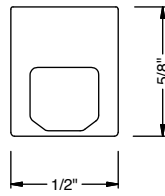

PROJECT INFORMATION		
JOB NAME	TYPE	
ORDERING CODE		

ORDERING CODE

SERIES	SABER	essential cove
TYPE	SR2	saber rigid, mini
SIZE	4	4"
	6	6"
	12	12"
	24	24"
	48	48"
CCT	30K	3000K
CRI	90	90 CRI
FINISH	WH	white
VOLTAGE	120	120V
DIMMING	ELV	leading & trailing edge dimming (Triac/ELV)

ORDERING CODE

Follow the steps to specify your fixture, example:
SABER - SR2 - 12 - 30K - 90 - WH - 120 - ELV

LENGTH (INCH)	LUMENS (LM)	POWER (W)
4"	110	1.5
6"	110	1.5
12"	210	3
24"	420	6
48"	840	12

PROJECT INFORMATION		
JOB NAME		TYPE
ORDERING CODE		

PRODUCT DIMENSIONS

Metal Plate
(magnet mount - 2pcs.)

Mounting Bracket
(2pc. included)

Tilt Mounting Bracket

PROJECT INFORMATION		
JOB NAME		TYPE
ORDERING CODE		

ACCESSORIES

- Accessories**
- SABER-PLUG-3-WH** 39" cord and plug, white
 - SABER-LPLUG-3-WH** 39" cord and plug - 90deg elbow, white
 - SABER-HCORD-5-WH** 60" hardwire power cord, white
 - SABER-HCORD-8-WH** 96" hardwire power cord, white
 - SABER-CON** linear connector, white
 - SABER-FCON-6-WH** 6" flexible connector, white
 - SABER-BRKT** mounting bracket - 2pcs, tilt mounting bracket 60deg - 2pcs, white
 - SABER-MPLATE¹** metal mounting plates for magnets - 2pcs
 - SABER-ECAP-WH** end cap, white
 - SABER-JBOX-WH** terminating junction box, non switchable, white

NOTES

1. 4" - 12" (2 pcs.), 24" (3pcs.), 48" (4 pcs.)