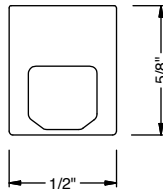

SABER MINI

Essential Cove

FEATURES

- Slim profile linear LED - 1/2" x 5/8"
- Soft light premium diffuser for smooth even illumination
- 210 Lumens per foot (70LM/W)
- Line dimmable to 10%
- Several mounting and connector options

MOUNTING

- 0-60° angle adjustable mounting brackets
- fixed mount brackets
- Integrated magnets

ELECTRICAL/CONTROLS

- 120Vac, 50-60Hz input
- Leading & trailing edge (Triac/ELV) dimmable
- Typical 210 lumen/foot or 70 lm/W
- Linkable up to 35ft
- Ambient operating temperature: -10°C to + 40°C

ORDERING CODE

Follow the steps to specify your fixture, example:
SABER - SR2 - 12 - 30K - 90 - WH - 120 - ELV

LENGTH (INCH)	LUMENS (LM)	POWER (W)
4"	110	1.5
6"	110	1.5
12"	210	3
24"	420	6
48"	840	12

PROJECT INFORMATION		
JOB NAME		TYPE
ORDERING CODE		

NOTES

1. 4" - 12" (2 pcs.), 24" (3pcs.), 48" (4 pcs.)