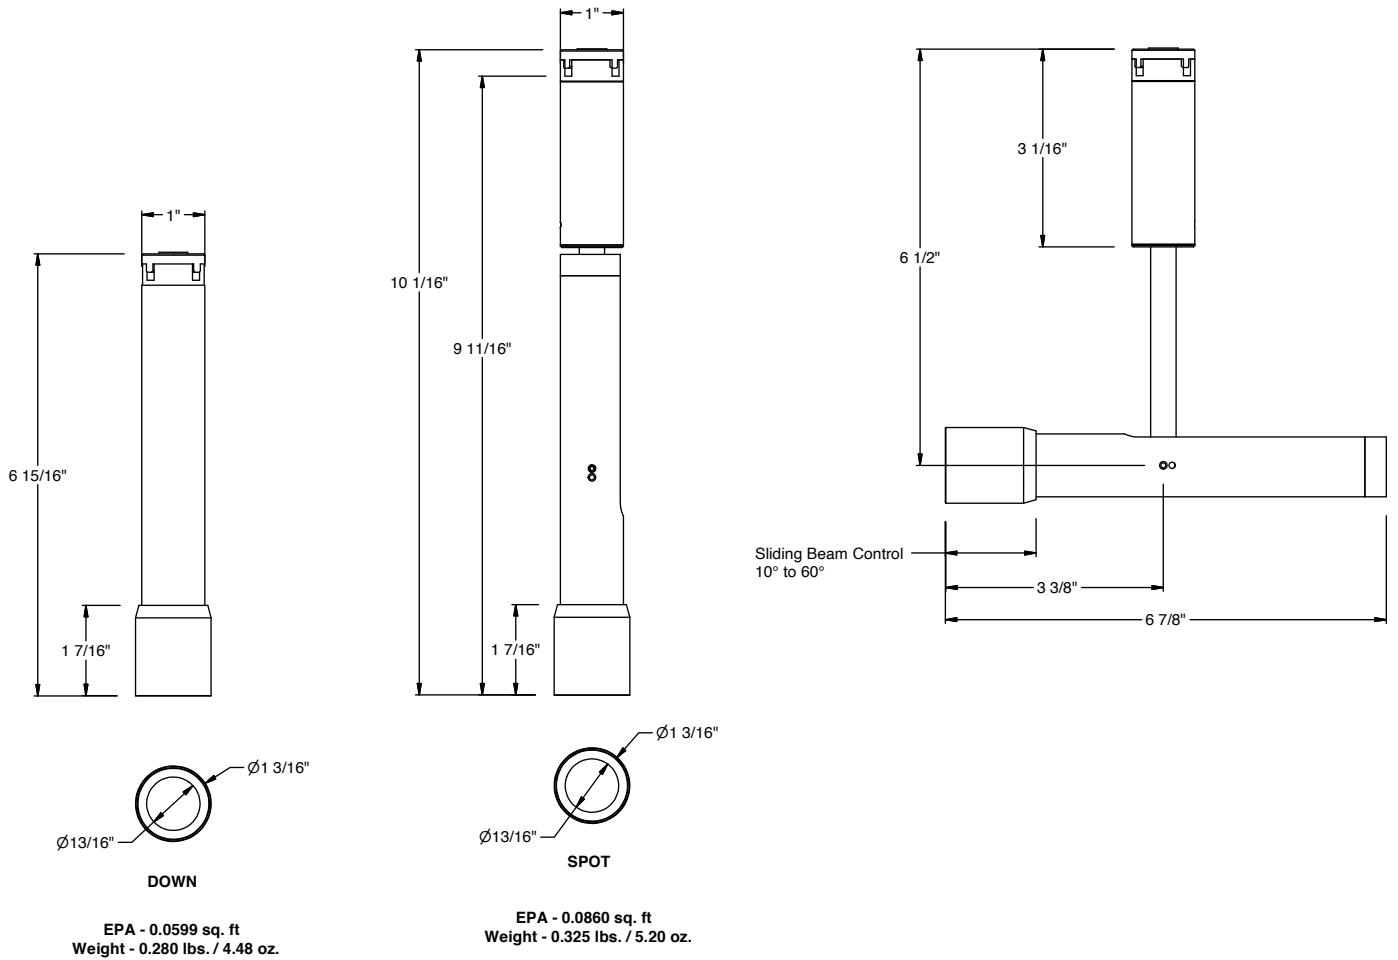

ORDERING CODE

Follow the steps to specify your fixture, example:

EXT - SKY - DZ - SW - 10LM - 30K - 90 - DZ1 - 24 - BK

SW (LED)	POWER	
DELIVERED LM	W (80/90 CRI)	LPW
780	10	78

EFFECTIVE PROJECTED AREA RATINGS (EPA)

SKYLINE CONFIGURATION	EPA (FT2)	WEIGHT - LBS. / OZ.
SKY-DZ	0.05997	0.280 / 4.48
SKY-SZ	0.086	0.325 / 5.20

PROJECT INFORMATION

JOB NAME		TYPE	
ORDERING CODE			

PRODUCT DIMENSIONS

BEAM DISTRIBUTION

Dynamic Zoom