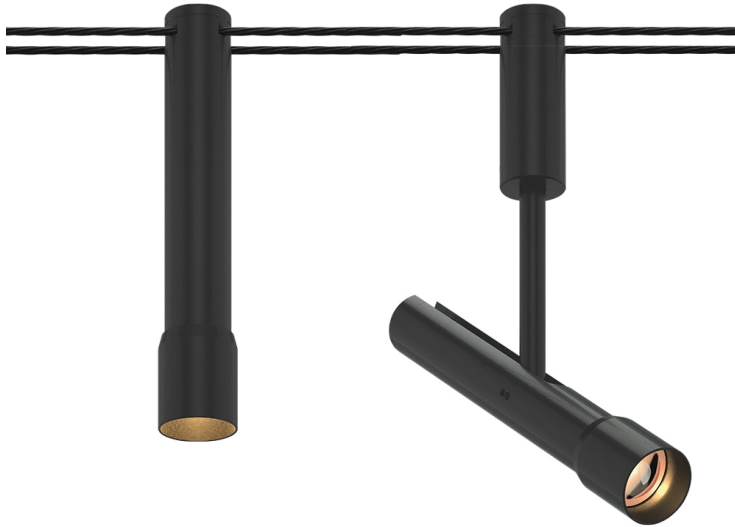

SKYLINE

Outdoor / Indoor Catenary Fixture IP63
Standard White Down & Spot - Zoom

Down

Spot

DESCRIPTION

SKYLINE is a lightweight, highly versatile, and exceptionally elegant catenary system for indoor and outdoor applications. Up to 780 lumens from a 1" aperture cylinder. SKYLINE enables safe, reliable, clutter-free catenary on strong woven Kevlar, self-healing cable with marine grade, hard anodized aluminum fixture housings. Applications are endless, from outdoor gathering spaces to indoor accent lighting for retail and hospitality.

HOUSING

- Hard anodized, marine grade aluminum in matte black.
- Polycarbonate protective IK10 rated.
- Ambient operating temperatures Min. -40°F / Max 131°F.
- IP 63 rated Down and Spot.

MOUNTING

- Twin cable powered suspended catenary system

ORDERING CODE

SERIES	EXT	exterior
TYPE	SKY-DZ SKY-SZ	skyline - down, zoom skyline - spot, zoom
LED	SW	standard white
DELIVERED LUMENS	10LM	780 lm
CCT	27K 30K 35K 40K	2700K 3000K 3500K 4000K
CRI	80 90	80 CRI 90 CRI
LENS OPTION	DZ1	dynamic zoom 10°-60°
VOLTAGE	24	24V
FINISH	BK	black