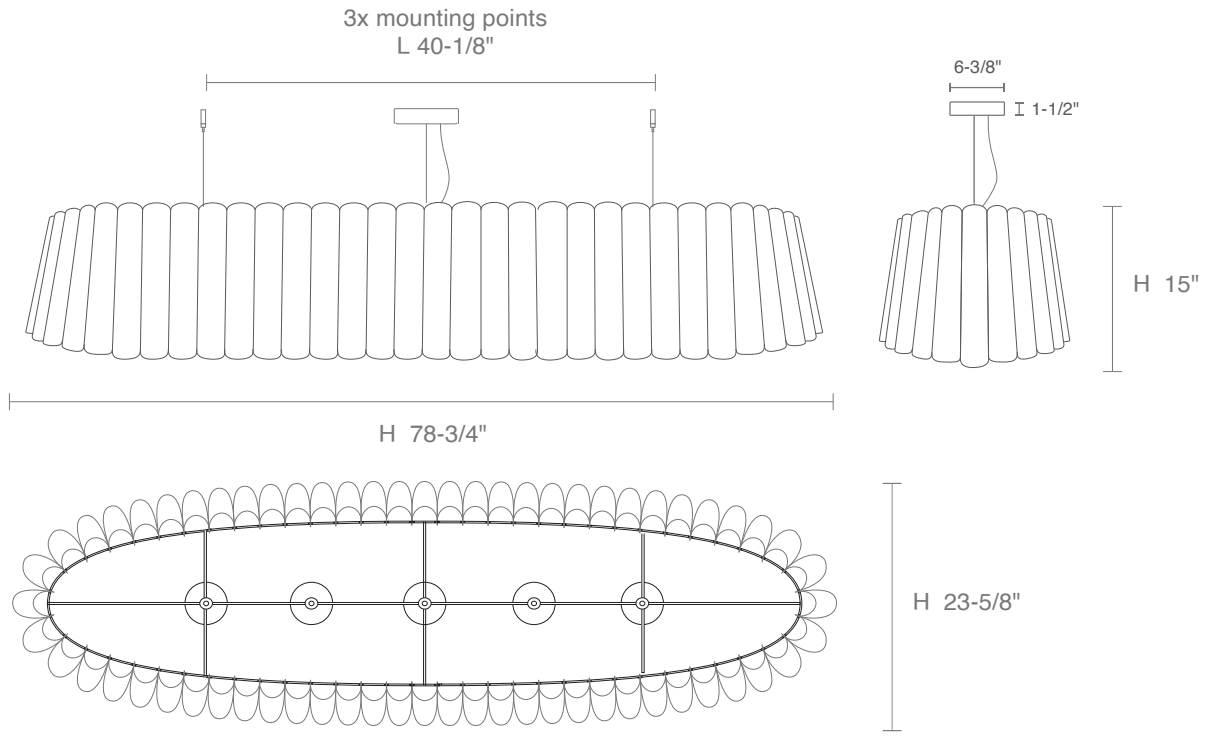

PROJECT INFORMATION

JOB NAME		TYPE	
ORDERING CODE			

MOUNTING OPTIONS

RENATA MEDIUM OVAL 200