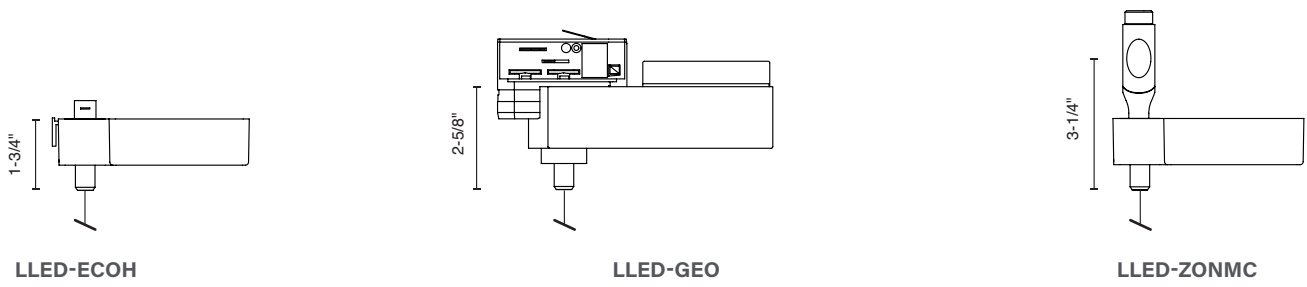

LLED-ECOH

LLED-GEO

LLED-ZONMC