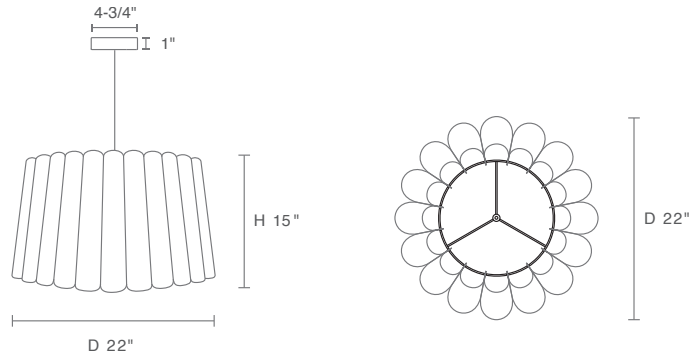

PROJECT INFORMATION		
JOB NAME		TYPE
ORDERING CODE		

MOUNTING OPTIONS

RENATA 56M