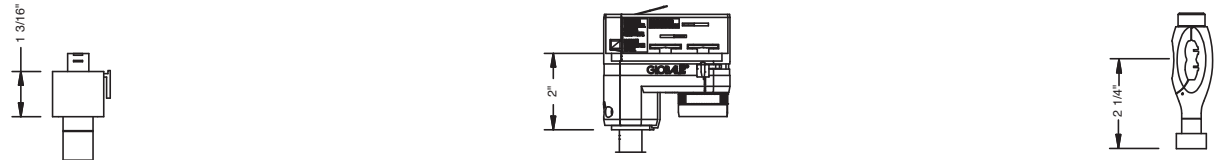

LE26-ECO/ECOJ

LE26-GEO

LE26-ZONYX