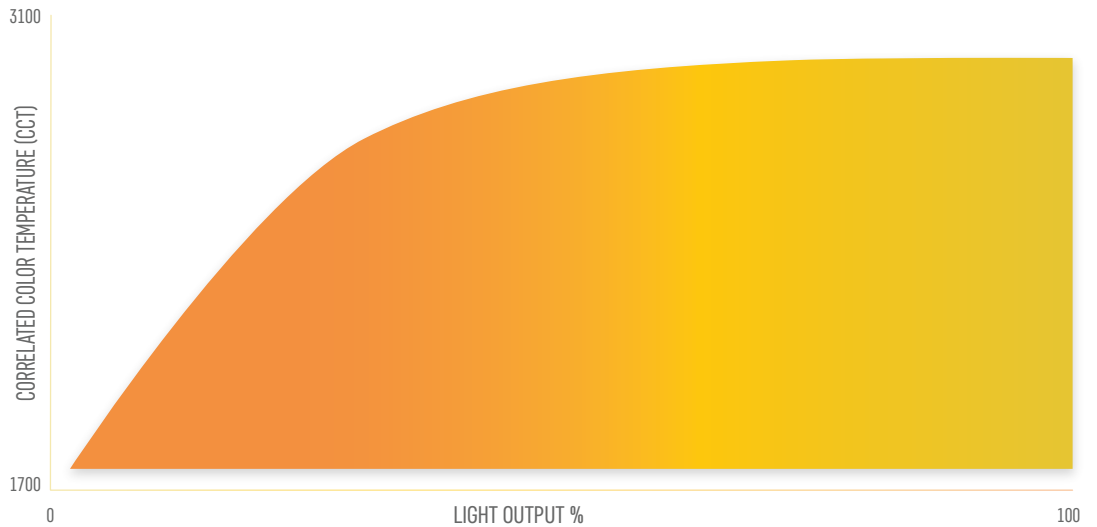

CCT AT LIGHT LEVEL (%LF)
FOR WARM DIM LED

%LF	CCT
100%	3000
50%	2800
25%	2300
10%	1900
5%	1800

WARM DIM DIMMING CURVE

CCT RANGE: 3000K TO 1800K