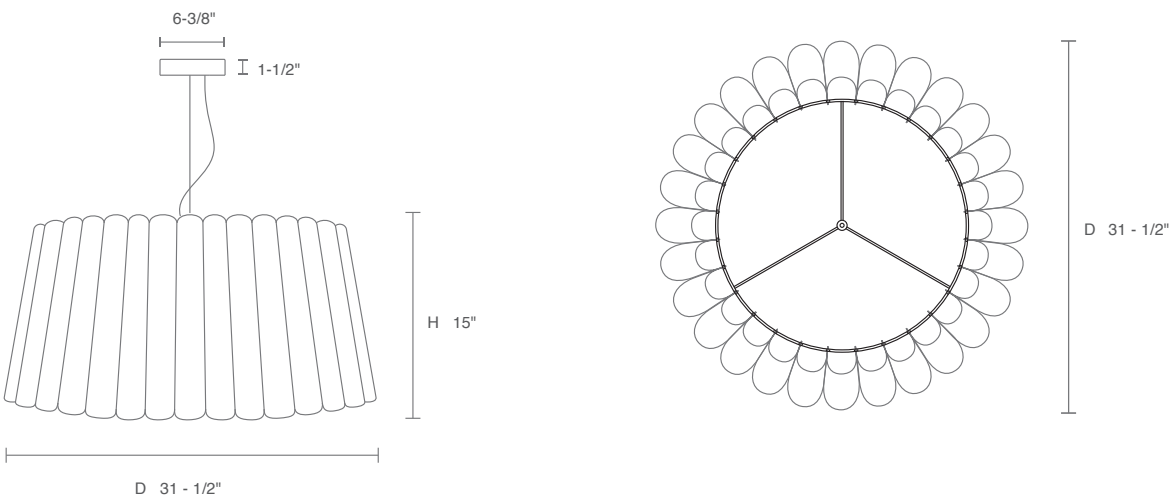

PROJECT INFORMATION		
JOB NAME		TYPE
ORDERING CODE		

MOUNTING OPTIONS

RENATA 80M