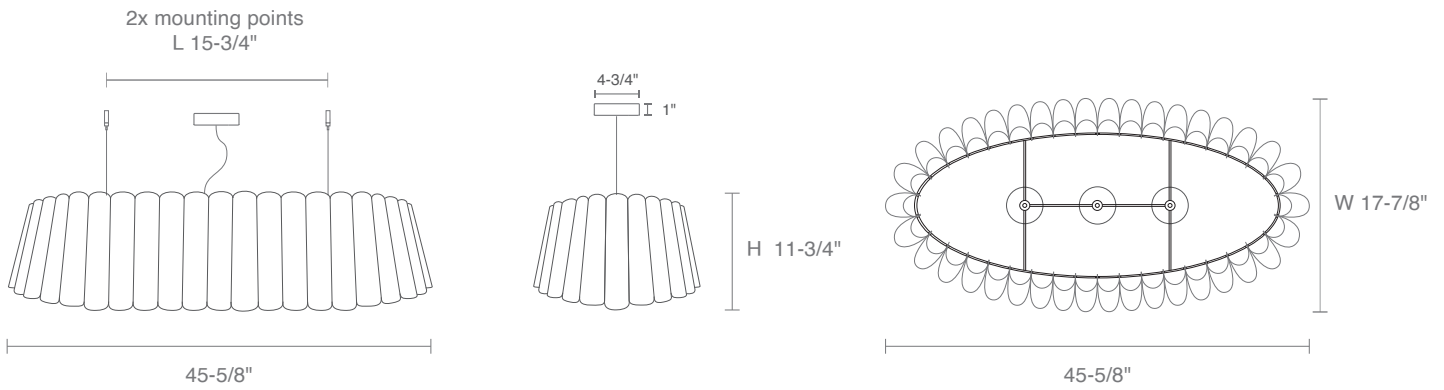

RENATA 116 OVL LLED