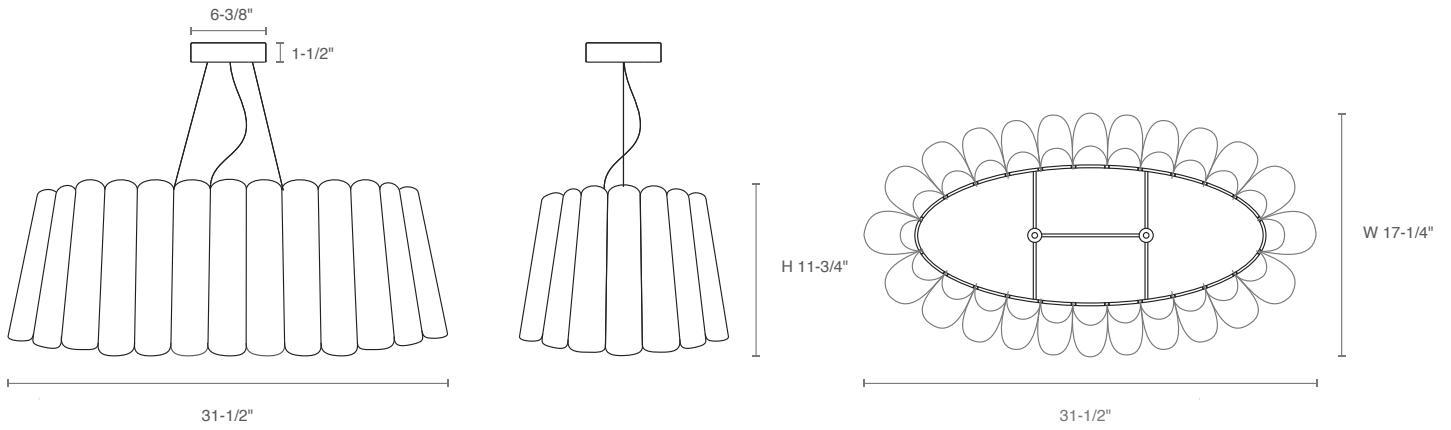

PROJECT INFORMATION

JOB NAME		TYPE	
ORDERING CODE			

MOUNTING OPTIONS

RENATA 80 OVL