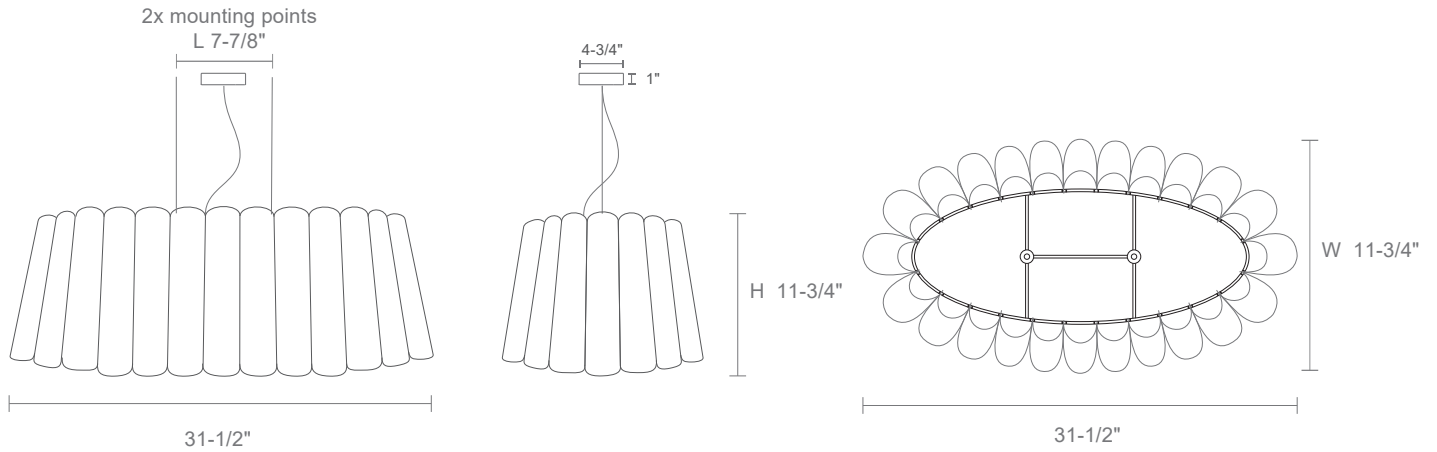

JOB NAME		TYPE	
ORDERING CODE			

MOUNTING OPTIONS

RENATA 145 OVL LLED