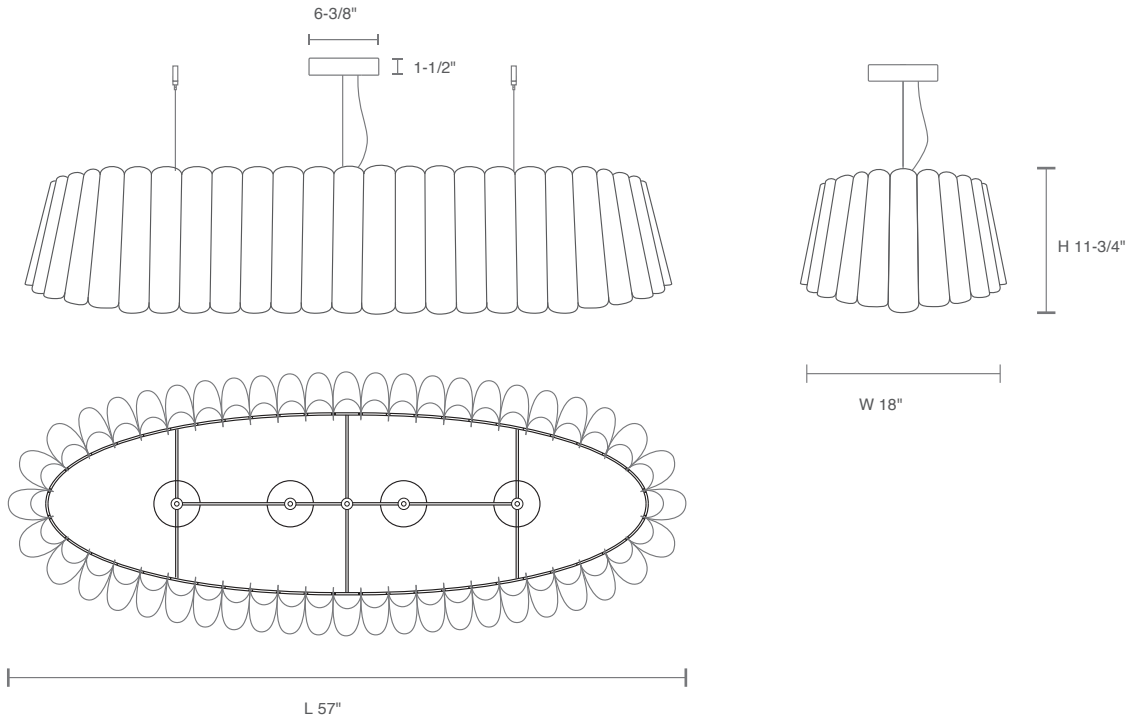

HOUSING

- Sustainable, recycled, reconstructed wood veneer
- Factory assembled shades with some exceptions due to size

MOUNTING

- Renata 116: Bayonet canopy with 108" cord, field adjustable
- Renata 80, 145 & 200: Air craft cable suspension with canopy and 108" cord, field adjustable.
- Renata 80OVL: 5.73 lbs.
- Renata 116OVL: 8.28 lbs.
- Renata 145OVL: 12.5 lbs.

PROJECT INFORMATION			
JOB NAME		TYPE	
ORDERING CODE			

ORDERING CODE

SERIES	WEP	wood shade
TYPE	REN	renata
SIZE	80OVL ¹ 116OVL 145OVL ^{2,3}	80 oval pendant, 2 x light source 116 oval pendant, 3 x light source 145 oval pendant, 4 x light source
LIGHT SOURCE	LE26 ⁴ LLED	E26 socket LED, 1000 lm
CCT	30K 35K 3018	3000K, standard white LED 3500K, standard white LED 3000K, dim to 1800K, warm dim LLED Not applicable to LE26 option. Do not include in LE26 ordering code.
CRI	90 ⁵ 95 ⁶	90 CRI, standard white 95 CRI, warm dim
MOUNTING OPTION	PBK PMC PWH	canopy, black with black cable canopy, matte chrome with black cable canopy, white with white cable
OUTER SHADE COLOR	ASH BCH BLU EBY GRN GYO OCH PGR PTB RED ROS TRC WHT WNG YLW LPT VLT	ash beech blue ebony green grey oak ocher pale green petribi red rose teracotta white wenge yellow light petrol violet
INNER SHADE COLOR	ASH BCH BLU EBY GRN GYO OCH PGR PTB RED ROS TRC WHT WNG YLW LPT VLT	ash beech blue ebony green grey oak ocher pale green petribi red rose teracotta white wenge yellow light petrol violet

PROJECT INFORMATION

JOB NAME		TYPE	
ORDERING CODE			

MOUNTING OPTIONS

RENATA 80 OVL

RENATA 116 OVL

RENATA 145 OVL

JOB NAME		TYPE	
ORDERING CODE			

MOUNTING OPTIONS