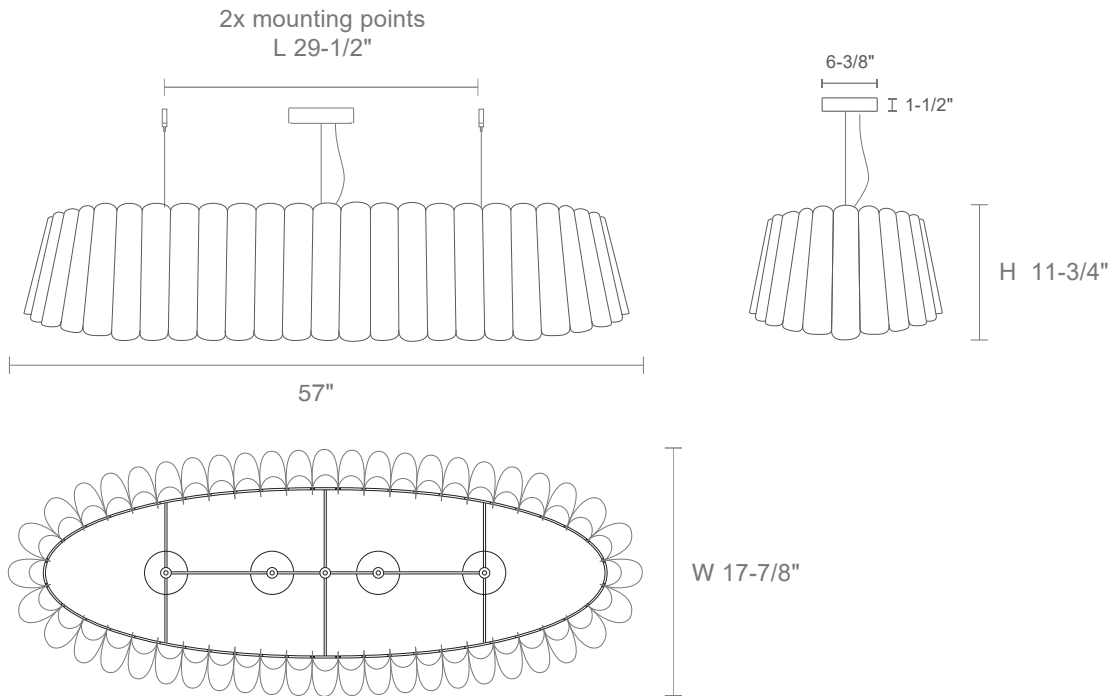

RENATA 80 OVL LLED