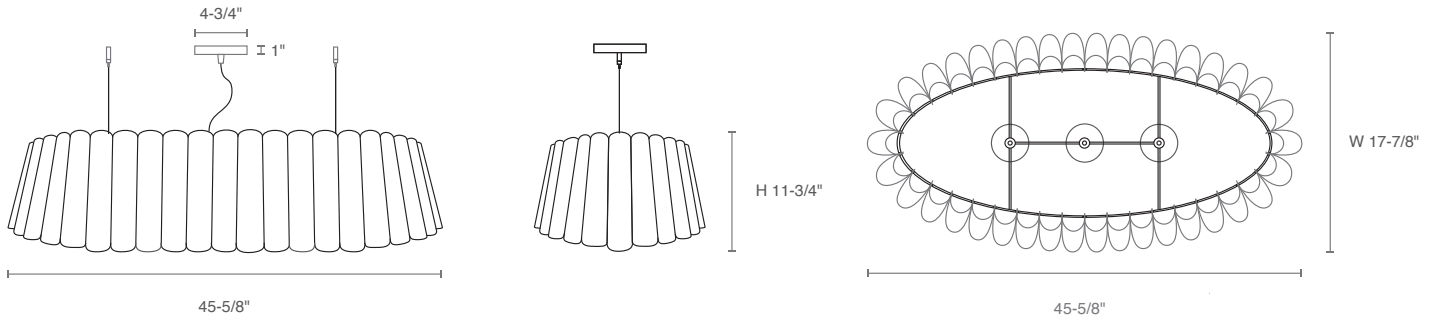

RENATA 116 OVL