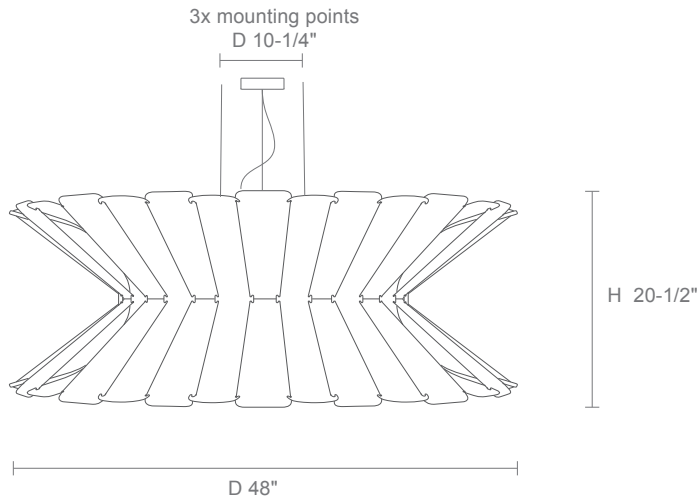

HOUSING

- Sustainable, recycled, reconstructed wood veneer
- Factory assembled shades with some exceptions due to size

MOUNTING

- Aircraft cable suspension with black or white canopy and with 108" black and cord, field adjustable
- Simona 83: 7.62 lbs.
- Simona 122: 8.64 lbs.

PROJECT INFORMATION

JOB NAME		TYPE	
ORDERING CODE			

ORDERING CODE

SERIES	WEP	wood shade
TYPE	SIM	simona
SIZE	83 122	83 pendant, 1 x light source 122 pendant, 3 x light source
LIGHT SOURCE	LE26 ¹ LLED	E26 socket LED, 1000 lm
CCT	30K 35K 3018	3000K, standard white LED 3500K, standard white LED 3000K, dim to 1800K, warm dim LED Not applicable to LE26 option. Do not include in LE26 ordering code.
CRI	90 ² 95 ³	90 CRI, standard white 95 CRI, warm dim Not applicable to LE26 option. Do not include in LE26 ordering code.
MOUNTING OPTION	PBK PWH	canopy, black with black cable canopy, white with white cable
OUTER SHADE COLOR	ASH BCH BLU EBY GRN GYO OCH PGR PTB RED ROS TRC WHT WNG YLW LPT VLT	ash beech blue ebony green grey oak ocher pale green petribi red rose teracotta white wenge yellow light petrol violet
INNER SHADE COLOR	ASH BCH BLU EBY GRN GYO OCH PGR PTB RED ROS TRC WHT WNG YLW LPT VLT	ash beech blue ebony green grey oak ocher pale green petribi red rose teracotta white wenge yellow light petrol violet

PROJECT INFORMATION

JOB NAME		TYPE	
ORDERING CODE			

MOUNTING OPTIONS

SIMONA 83

SIMONA 122

SIMONA 122 LLED