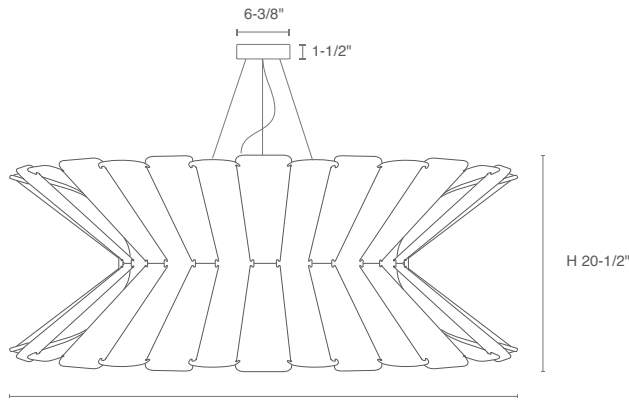

PROJECT INFORMATION

JOB NAME		TYPE	
ORDERING CODE			

MOUNTING OPTIONS

SIMONA 122