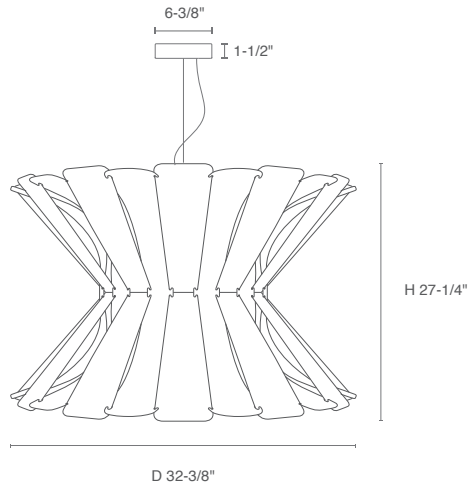

PROJECT INFORMATION

JOB NAME		TYPE	
ORDERING CODE			

MOUNTING OPTIONS

SIMONA 83