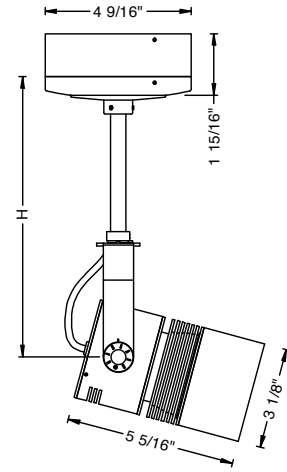

**PROJECT INFORMATION**

JOB NAME		TYPE	
ORDERING CODE			

**MOUNTING OPTIONS**

**Mounting Options**

**MP** monopoint canopy

- H**
- 5 5" stem
  - 28 28" stem (field adjustable to 6")
  - 48 48" stem (field adjustable to 6")
  - 60 60" stem (field adjustable to 6")
  - 72 72" stem (field adjustable to 6")
  - 96 96" stem (field adjustable to 54")
  - 120 120" stem (field adjustable to 66")

ELV  
Stem Lengths of 5 and 28

ELV  
Stem Lengths of 48 thru 120

10V  
Stem Lengths of 5 and 28