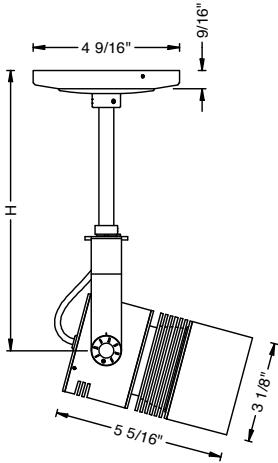

### NOTES

1. ELV dimming only available in 120V.
2. 0-10V dimming only available in UNV voltage & stem lengths of 5 and 28.
3. Field cuttable to specific length; length may be specified in 1" increments at additional charge.
4. Stem lengths of 48, 60, 72, 96 and 120 only available for ELV.

**PROJECT INFORMATION**

JOB NAME		TYPE	
ORDERING CODE			

**MOUNTING OPTIONS**

**Mounting Options**

**MP** monopoint canopy

- H**
- 5 5" stem
  - 28 28" stem (field adjustable to 6")
  - 48 48" stem (field adjustable to 6")
  - 60 60" stem (field adjustable to 6")
  - 72 72" stem (field adjustable to 6")
  - 96 96" stem (field adjustable to 54")
  - 120 120" stem (field adjustable to 66")

ELV  
Stem Lengths of 5 and 28

ELV  
Stem Lengths of 48 thru 120

10V  
Stem Lengths of 5 and 28