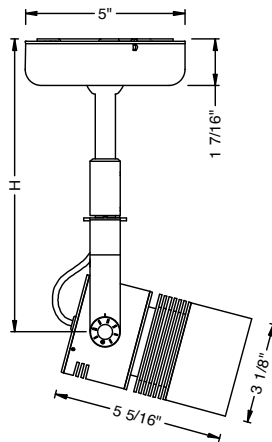

### NOTES

1. ELV dimming only available in 120V.
2. 0-10V dimming only available in UNV voltage & stem lengths of 5 and 28.
3. Field cuttable to specific length; length may be specified in 1" increments at additional charge.
4. Stem lengths of 48, 60, 72, 96 and 120 only available for ELV.

**PROJECT INFORMATION**

JOB NAME		TYPE	
ORDERING CODE			

**MOUNTING OPTIONS**

**Mounting Options**

**MP** monopoint canopy

- H**
- 5 5" stem
  - 28 28" stem (field adjustable to 6")
  - 48 48" stem (field adjustable to 6")
  - 60 60" stem (field adjustable to 6")
  - 72 72" stem (field adjustable to 6")
  - 96 96" stem (field adjustable to 54")
  - 120 120" stem (field adjustable to 66")

ELV  
Stem Lengths of 5 and 28

ELV  
Stem Lengths of 48 thru 120

10V  
Stem Lengths of 5 and 28