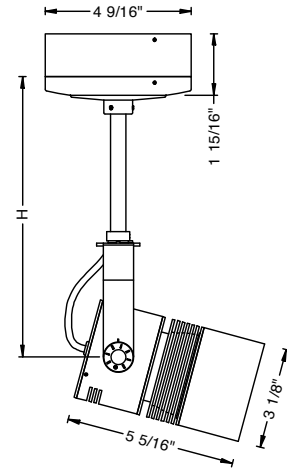

HOUSING

Extruded aluminum housing with white, matte chrome or black finish

MOUNTING

- Canopy over a 3-1/2" to 4" recessed octagonal junction box for MP mounting option

LISTINGS

- ETLus Listed to UL1598 (suitable for dry and damp locations)
- cETL Listed to CSA C22.2 #250.0
- Made in the USA - meets the requirements of the Buy American provision within the ARRA

Power Factor ≥ 0.9

NOTES

- 20LM not available in 98CRI.
- ELV dimming only available in 120V.
- 0-10V dimming only available in UNV voltage & stem lengths of 5 and 28.
- Field cuttable to specific length; length may be specified in 1" increments at additional charge.
- Stem lengths of 48, 60, 72, 96 and 120 only available for ELV.

PROJECT INFORMATION

JOB NAME		TYPE	
ORDERING CODE			

MOUNTING OPTIONS

Mounting Options

MP monopoint canopy

- H
- 5 5" stem
 - 28 28" stem (field adjustable to 6")
 - 48 48" stem (field adjustable to 6")
 - 60 60" stem (field adjustable to 6")
 - 72 72" stem (field adjustable to 6")
 - 96 96" stem (field adjustable to 54")
 - 120 120" stem (field adjustable to 66")

ELV
Stem Lengths of 5 and 28

ELV
Stem Lengths of 48 thru 120

10V
Stem Lengths of 5 and 28