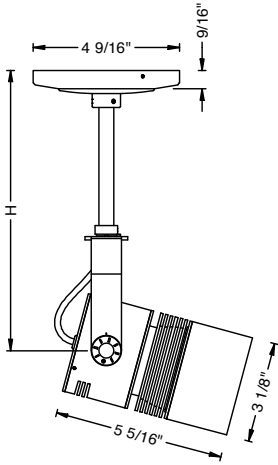

HOUSING

Extruded aluminum housing with white, matte chrome or black finish

MOUNTING

- Canopy over a 3-1/2" to 4" recessed octagonal junction box for MP mounting option

LISTINGS

- ETLus Listed to UL1598 (suitable for dry and damp locations)
- cETL Listed to CSA C22.2 #250.0
- Made in the USA - meets the requirements of the Buy American provision within the ARRA

Power Factor ≥ 0.9

NOTES

- 20LM not available in 98CRI.
- ELV dimming only available in 120V.
- 0-10V dimming only available in UNV voltage & stem lengths of 5 and 28.
- Field cuttable to specific length; length may be specified in 1" increments at additional charge.
- Stem lengths of 48, 60, 72, 96 and 120 only available for ELV.

PROJECT INFORMATION

JOB NAME		TYPE	
ORDERING CODE			

MOUNTING OPTIONS

Mounting Options

MP monopoint canopy

- H
- 5 5" stem
 - 28 28" stem (field adjustable to 6")
 - 48 48" stem (field adjustable to 6")
 - 60 60" stem (field adjustable to 6")
 - 72 72" stem (field adjustable to 6")
 - 96 96" stem (field adjustable to 54")
 - 120 120" stem (field adjustable to 66")

ELV
Stem Lengths of 5 and 28

ELV
Stem Lengths of 48 thru 120

10V
Stem Lengths of 5 and 28