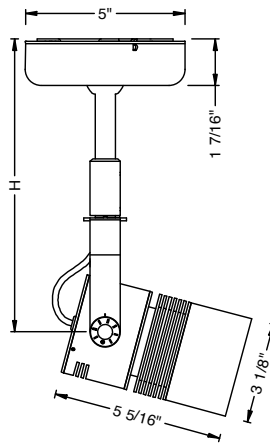

HOUSING

Extruded aluminum housing with white, matte chrome or black finish

MOUNTING

- Canopy over a 3-1/2" to 4" recessed octagonal junction box for MP mounting option

LISTINGS

- ETLus Listed to UL1598 (suitable for dry and damp locations)
- cETL Listed to CSA C22.2 #250.0
- Made in the USA - meets the requirements of the Buy American provision within the ARRA

Power Factor ≥ 0.9

NOTES

- 20LM not available in 98CRI.
- ELV dimming only available in 120V.
- 0-10V dimming only available in UNV voltage & stem lengths of 5 and 28.
- Field cuttable to specific length; length may be specified in 1" increments at additional charge.
- Stem lengths of 48, 60, 72, 96 and 120 only available for ELV.

PROJECT INFORMATION

JOB NAME		TYPE	
ORDERING CODE			

MOUNTING OPTIONS

Mounting Options

MP monopoint canopy

- H
- 5 5" stem
 - 28 28" stem (field adjustable to 6")
 - 48 48" stem (field adjustable to 6")
 - 60 60" stem (field adjustable to 6")
 - 72 72" stem (field adjustable to 6")
 - 96 96" stem (field adjustable to 54")
 - 120 120" stem (field adjustable to 66")

ELV
Stem Lengths of 5 and 28

ELV
Stem Lengths of 48 thru 120

10V
Stem Lengths of 5 and 28