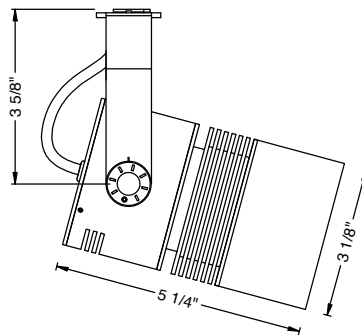

PROJECT INFORMATION			
JOB NAME		TYPE	
ORDERING CODE			

10° NARROW BEAM - ORDERING CODES

PART NUMBER	350420	
LED	XTM09	XICATO XTM 9mm
DELIVERED LUMENS	12LM	900 lm
CCT	27K 30K 35K 40K	2700K 3000K 3500K 4000K
CRI	83	83 CRI
REFLECTOR	SA10	specular, 10°
VOLTAGE	120	120V
DIMMING	ELV	10% trailing edge dimming
FINISH	BK WH MC	black white matte chrome
MOUNTING OPTIONS	ECOBK ECOWH ECOMC GEOBK GEOWH GEO MC ZONMC	ECO/HALO black ECO/HALO white ECO/HALO matte chrome GEO black GEO white GEO matte chrome with black cable Zonyx matte chrome
LITE OPTICS	CLR	standard snoot / lens

ORDERING CODE

Follow the steps to specify your fixture, example:

350420 - XTM09 - 12LM - 35K - 83 - SA10 - 120 - ELV - MC - GEOMC - CLR

XTM09 (LED)	POWER
DELIVERED LM	W (83 CRI)
900	16

Power Factor ≥ 0.9

MOUNTING OPTIONS

Mounting Options

ECOBK	ECO/HALO black
ECOSV	ECO/HALO matte chrome
ECOWH	ECO/HALO white
GEOBK	GEO black
GEOSV	GEO matte chrome
GEOWH	GEO white
ZONMC	Zonyx matte chrome